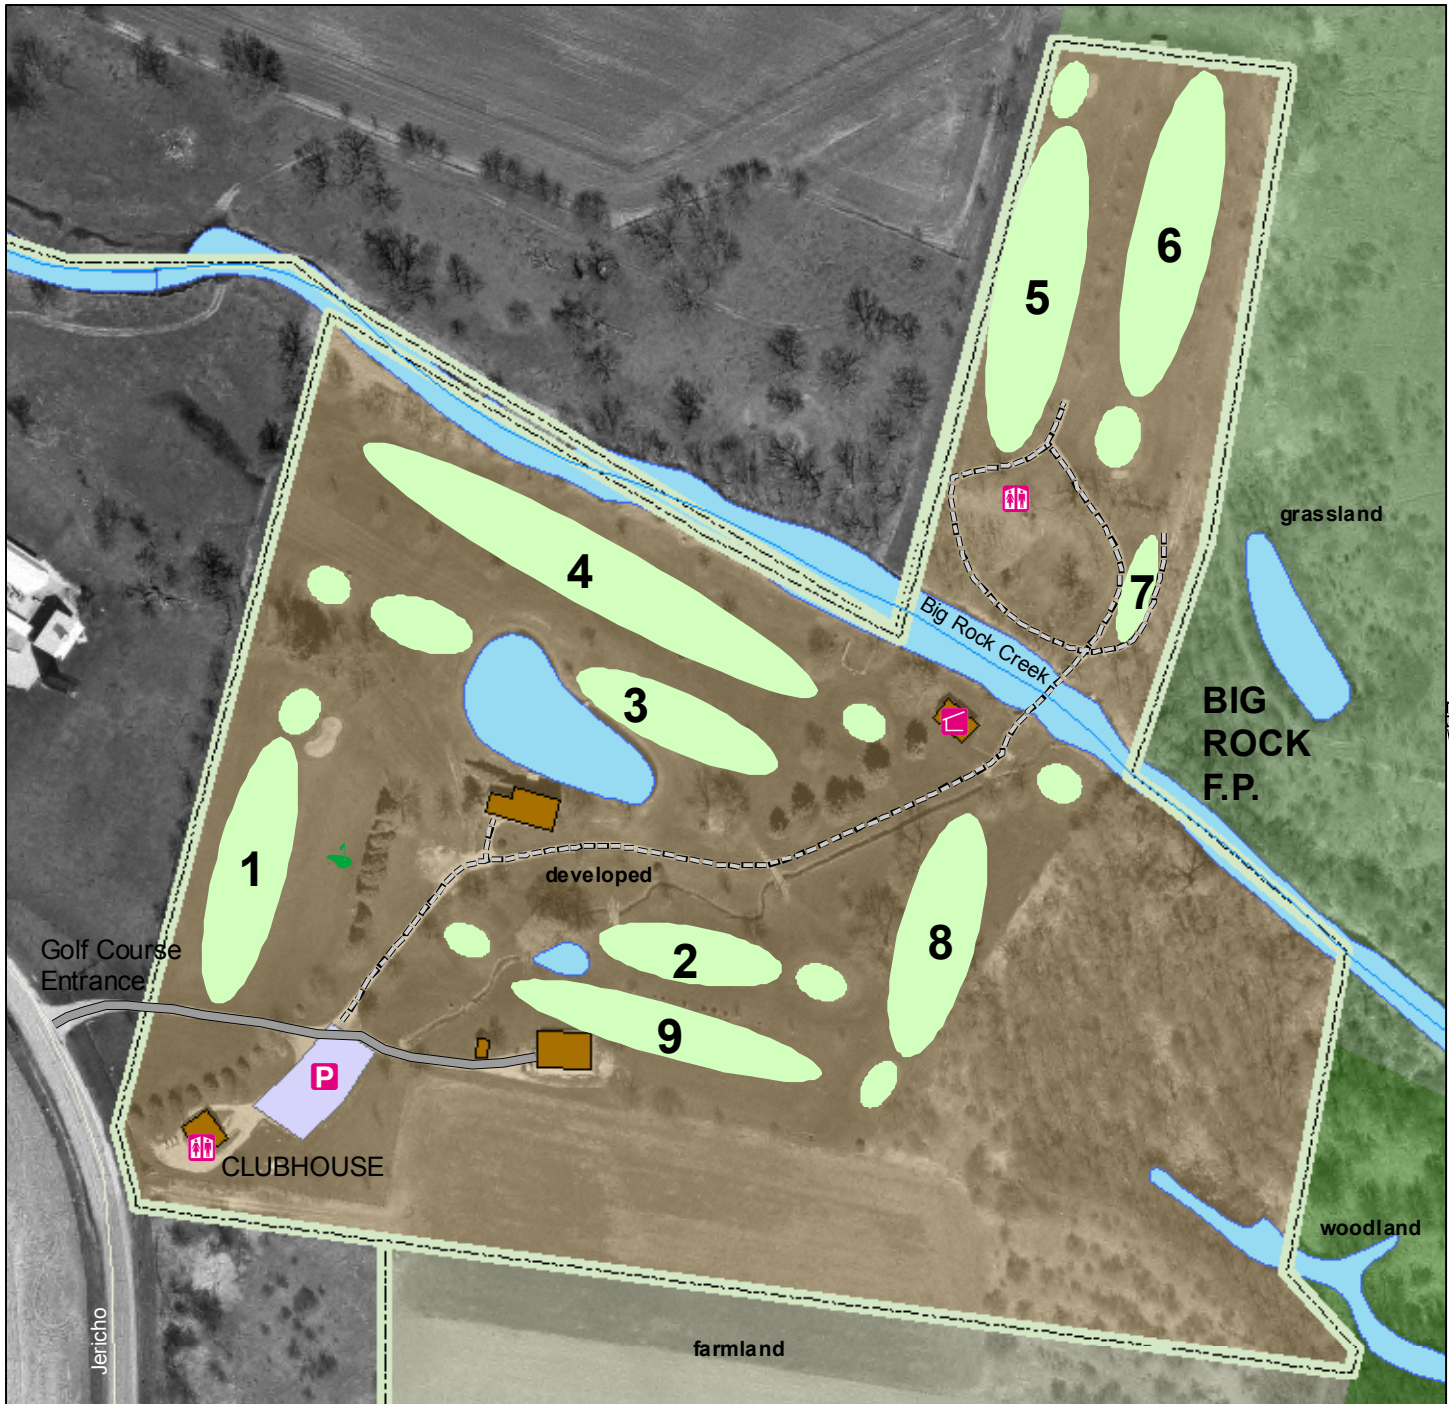

Deer Valley Golf Course

0 125 250 500 Feet

(24.8 acres) Existing Conditions

Trail Information	
	Golf Course Cart Path
	Forest Preserve Road

Legend

- Forest Preserve Boundary
- Structures-Existing
- Parking-Existing
- Creeks
- Water

Natural Areas Habitat-

- developed
- farmland
- grassland
- woodland

Map Symbols

- Golf
- Parking
- Restroom
- Shelter