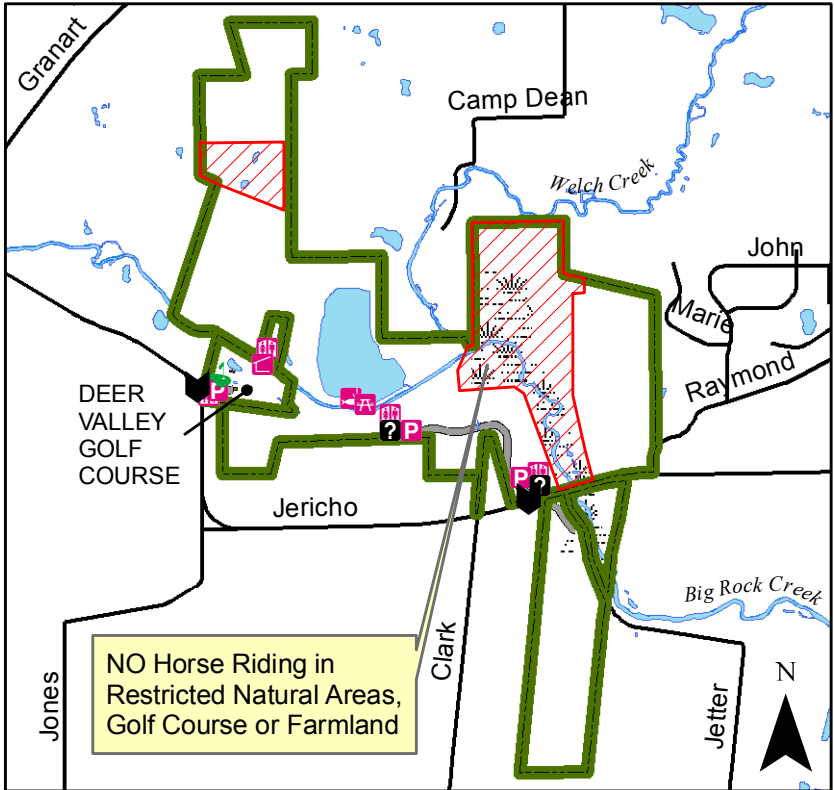

Big Rock Forest Preserve

591.9 acres
 2.5 miles mowed trails.
 Horse riders must stay on maintained trails.
 No trailer parking available at this preserve.

Legend

- Main Entrance
- Information
- Golf
- Parking
- Restroom
- Water
- Picnic Area
- Fishing
- Forest Preserve Boundary
- Open Water
- Wetland
- Restricted Natural Area

0 500,000 2,000 Feet