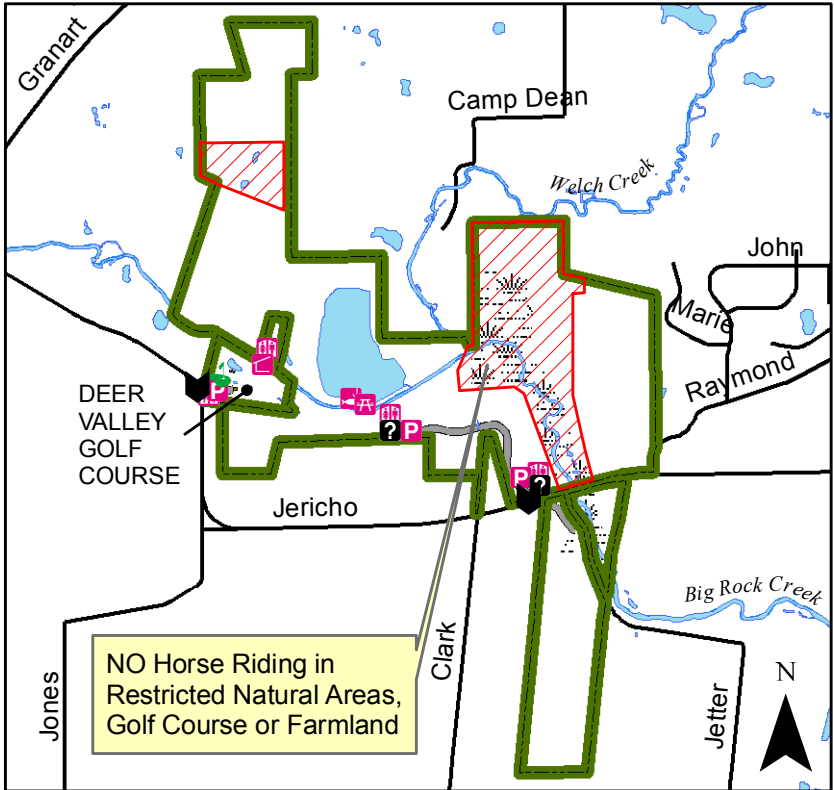

# Big Rock Forest Preserve

591.9 acres  
 2.5 miles mowed trails.  
 Horse riders must stay on maintained trails.  
 No trailer parking available at this preserve.

## Legend

- Main Entrance
- Information
- Golf
- Parking
- Restroom
- Water
- Picnic Area
- Fishing
- Forest Preserve Boundary
- Open Water
- Wetland
- Restricted Natural Area

0 500,000 2,000 Feet