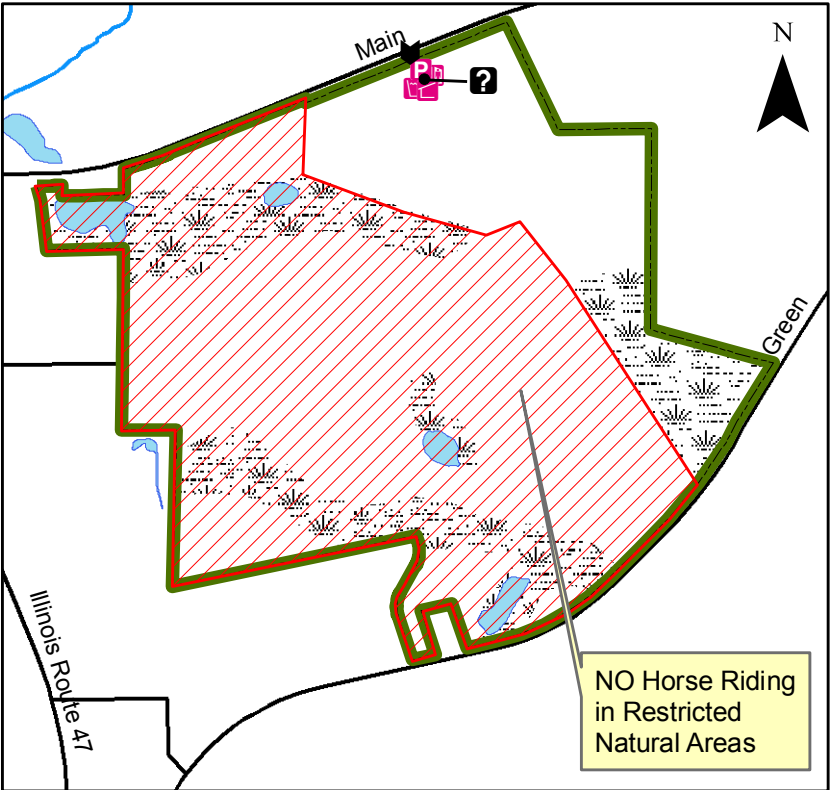

Blackberry Maples Forest Preserve

152.8 acres
 0.63 miles mowed trails.
 Horse riders must stay on maintained trails.
 No trailer parking available at this preserve.

Legend

- Main Entrance
- Parking
- Shelter
- Restroom
- Water
- Information
- Forest Preserve Boundary
- Restricted Natural Area
- Open Water
- Wetland