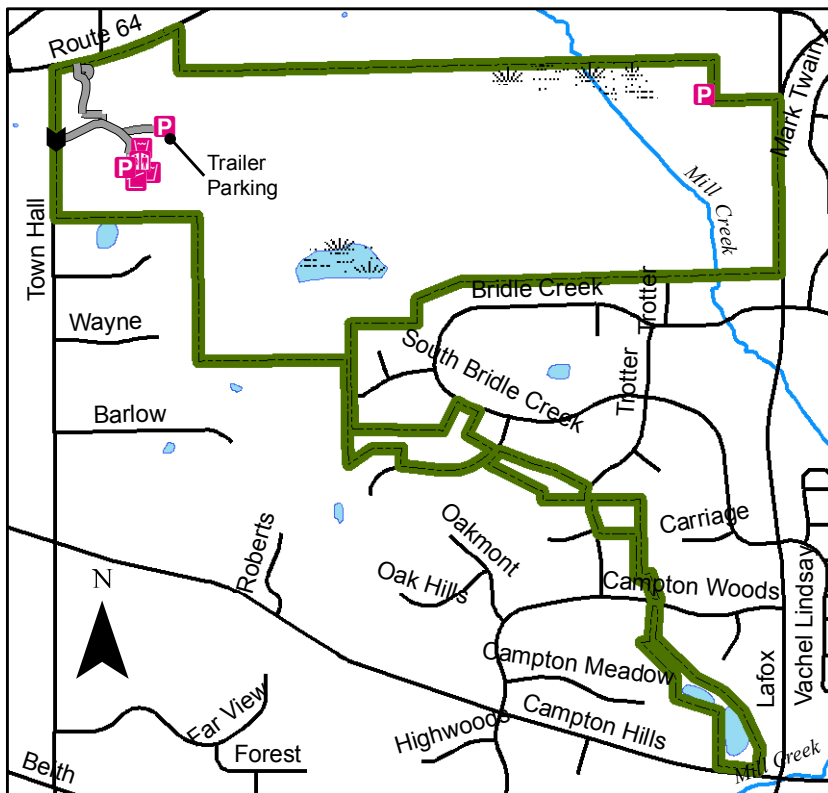

Campton Forest Preserve

330 acres
 6.75 miles mowed trails.
 Horse riders must stay on maintained trails.
 Paved trailer parking available.

Legend

- Main Entrance
- Parking
- Shelter
- Restroom
- Water
- Forest Preserve Boundary
- Wetland
- Open Water