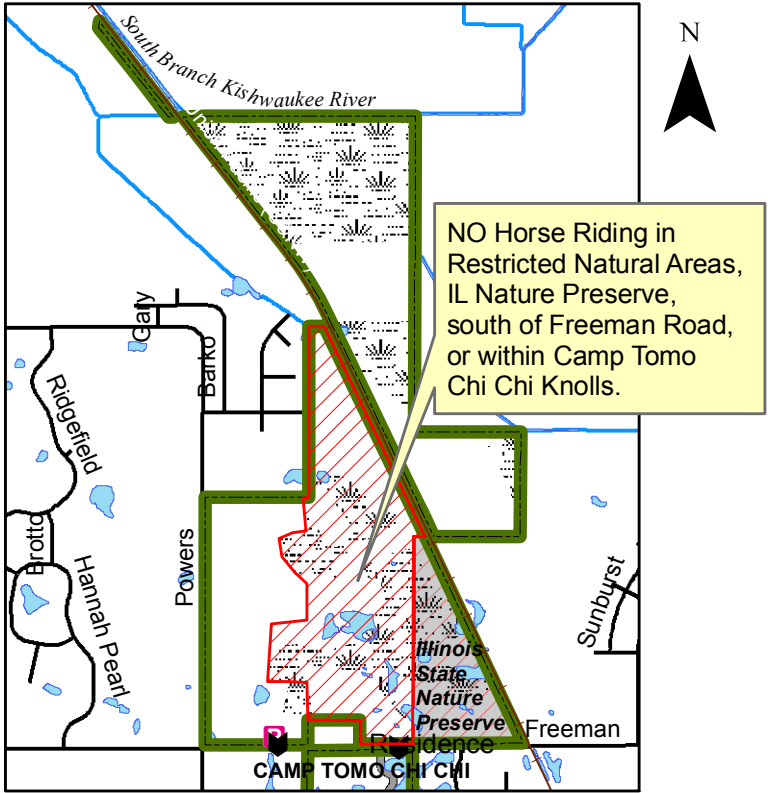

Freeman Kame-Meagher Forest Preserve

444.4 acres
 2.25 miles mowed trails.
 Horse riders must stay on maintained trails.
 No trailer parking available at this preserve.

Legend

- Main Entrance
- Parking
- Forest Preserve Boundary
- Illinois State Nature Preserve
- Restricted Natural Area
- Wetland
- Open Water