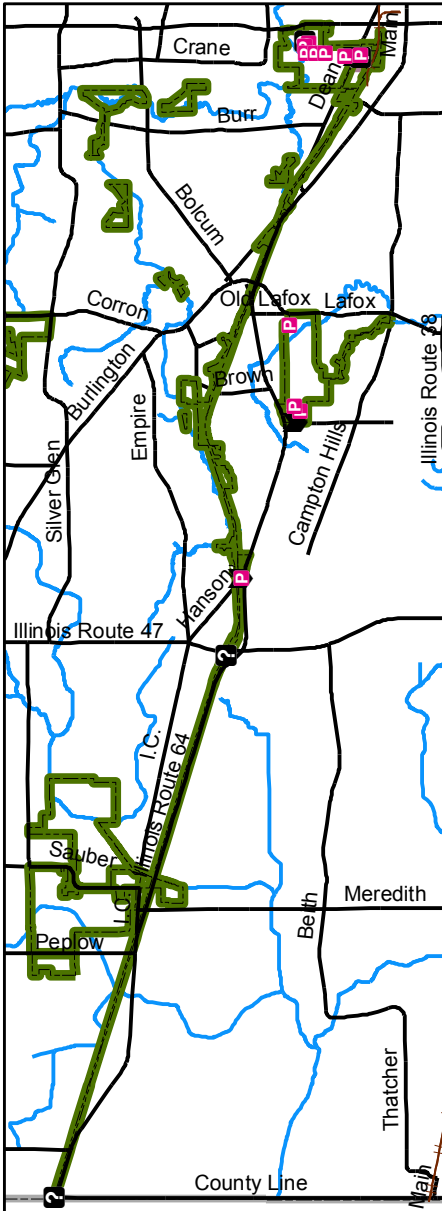

# Great Western Trail

304.6 acres  
 15 miles of trails.  
 Horse riders must stay on maintained trails.  
 Trailer parking at Hanson Road and LeRoy Oakes FP.

## Legend

-  Parking
-  Main Entrance
-  Information
-  Forest Preserve Boundary