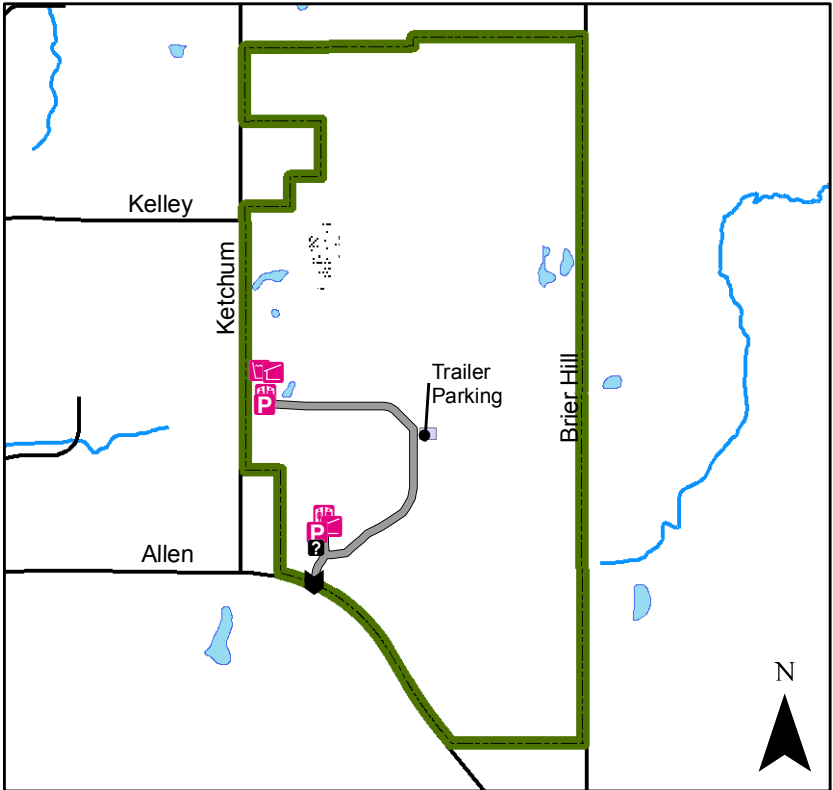

Hampshire Forest Preserve

267 acres
 4 miles mowed trails.
 Horse riders must stay
 on maintained trails.
 Trailer parking available
 at central parking.

Legend

-  Main Entrance
-  Information
-  Parking
-  Shelter
-  Restroom
-  Water
-  Forest Preserve Boundary
-  Wetland
-  Open Water