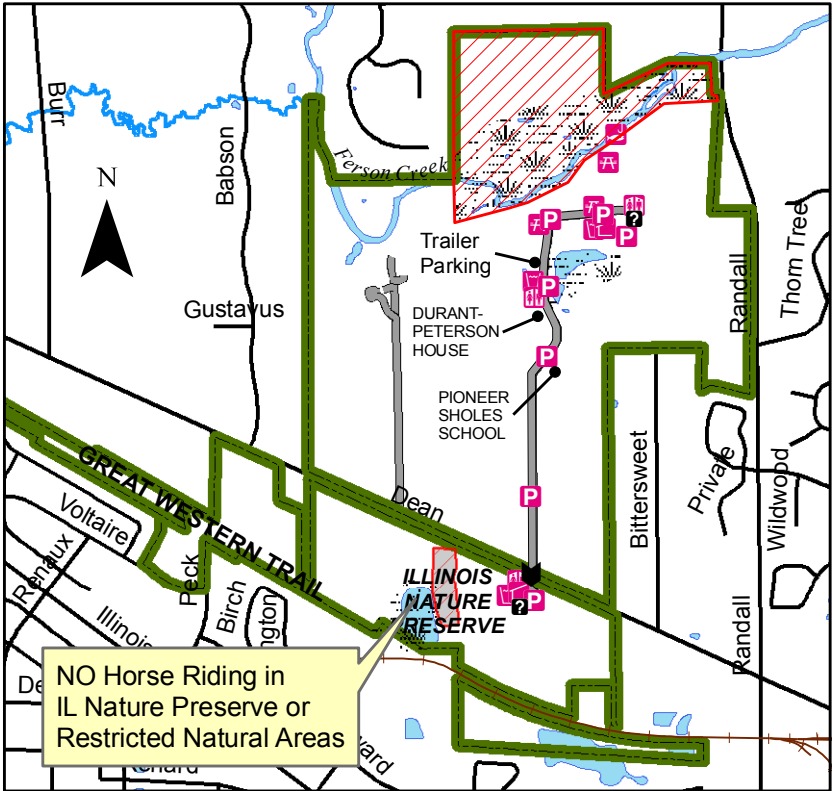

# LeRoy Oakes Forest Preserve

438.9 acres  
 5 miles of trails.  
 Horse riders must stay on maintained trails.  
 Trailer parking available north of main entrance.

## Legend

- Main Entrance
- Information
- Parking
- Shelter
- Restroom
- Water
- Picnic Area
- Fishing
- Forest Preserve Boundary
- Illinois State Nature Preserve
- Restricted Natural Area
- Wetland
- Open Water