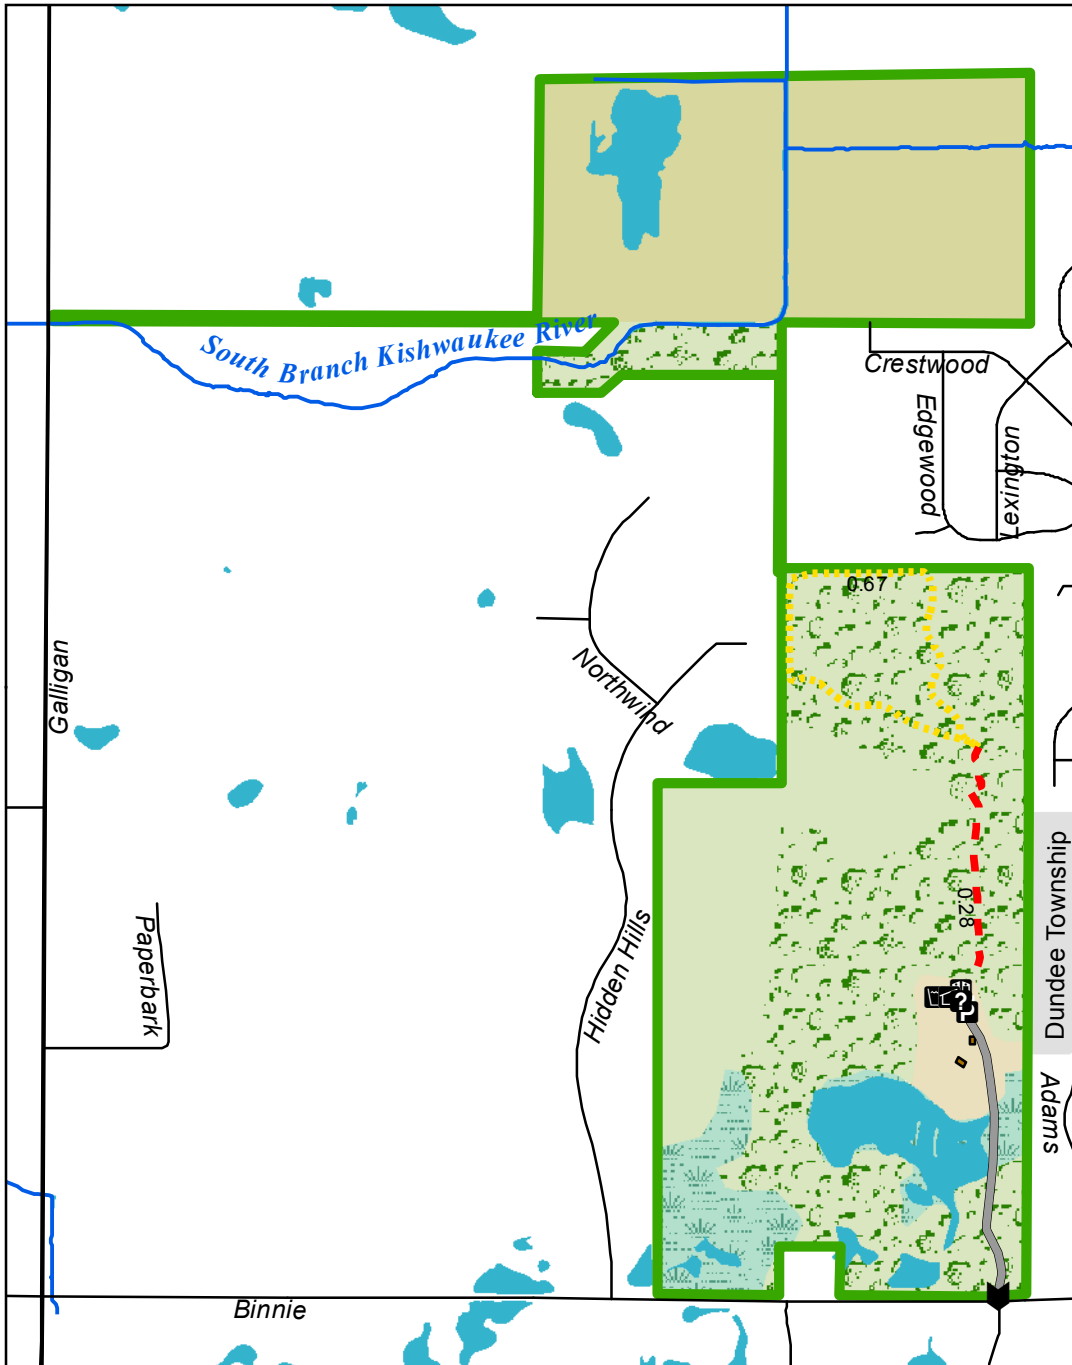

Binnie Forest Preserve

38W040 Binnie Road,
West Dundee, IL 60118
Approx. 1 mile west
of Randall Road

Acreage = 253
Total trail miles = 0.95

Information: (630) 232-5980
www.kaneforest.com
Hours: Daily, Sunrise-Sunset

Legend	
	Main Entrance
	Information
	Parking
	Shelter
	Restroom
	Water
	Road
	Forest Preserve Road
	Creek
	Forest Preserve
	Public Open Space
	Open Water
Natural Area -	
	Cropland
	Grassland
	Maintained
	Wetland
	Woodland

Trail Information	
	North Loop Trail 0.67 miles, mowed
	North Loop Trail Access 0.28 miles, mowed

0 500 1,000 2,000 Feet