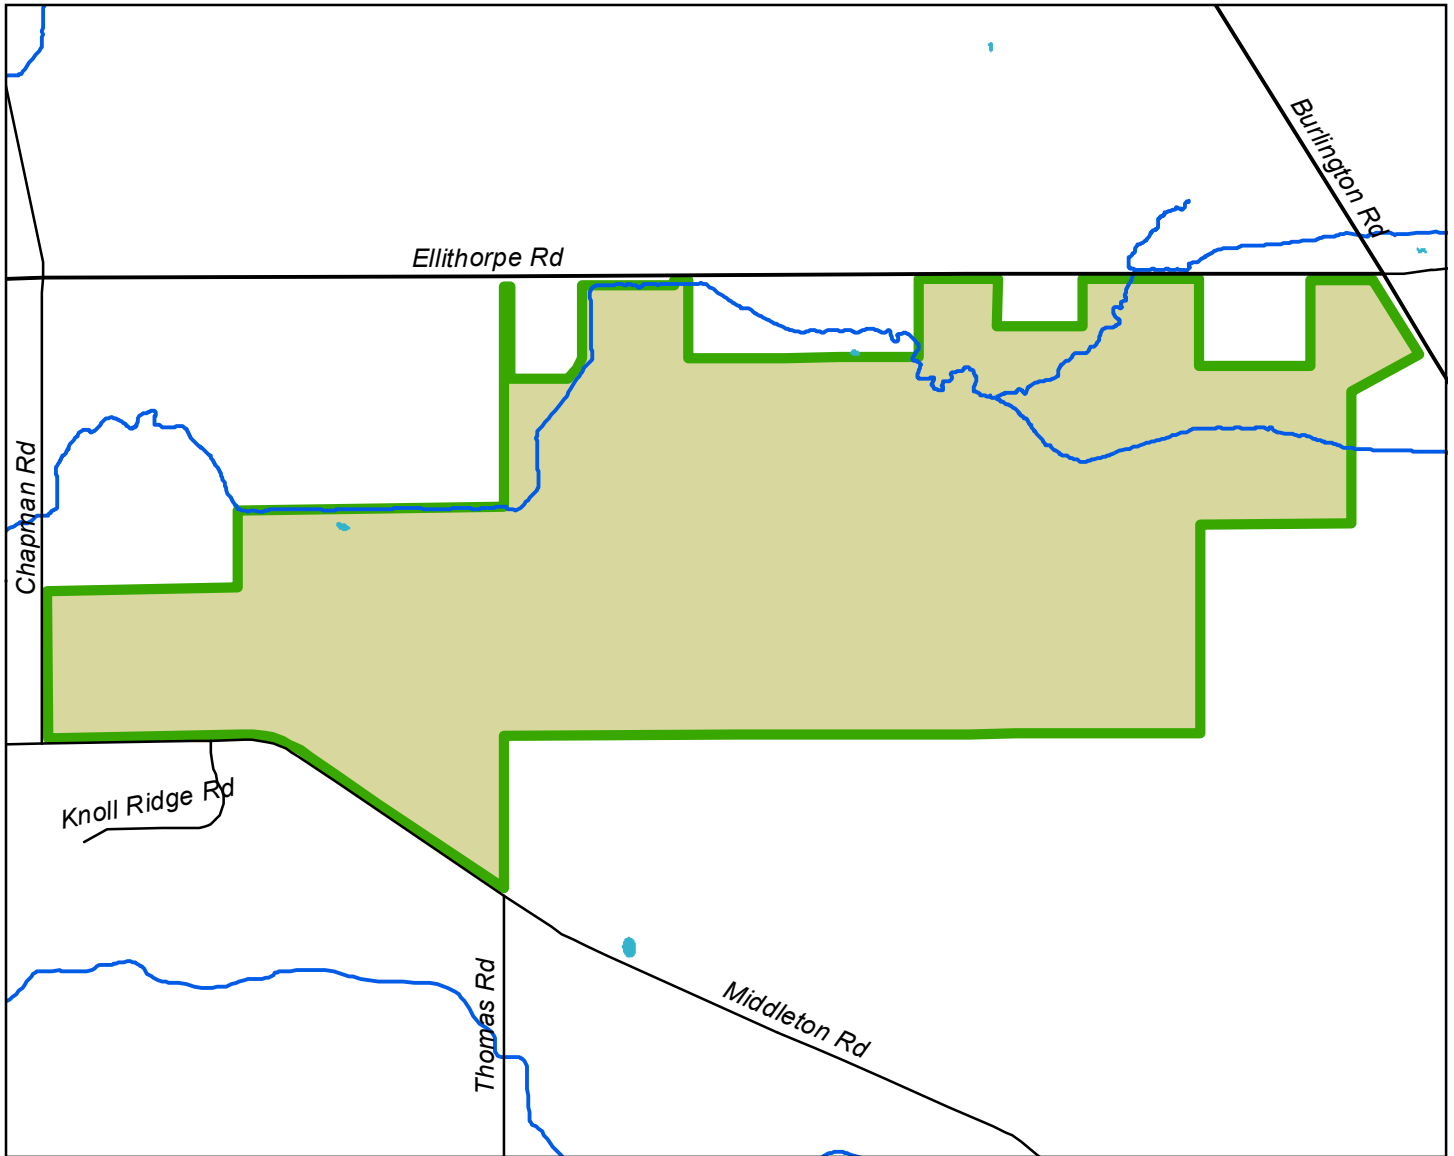

# Cardinal Creek Forest Preserve

**Legend**

- Road
- Creek
- ▭ Forest Preserve

Ellithorpe Road,  
Hampshire, IL 60140  
West of Burlington Road

Acreage = 329  
Total trail miles = 0

Information: (630) 232-5980  
[www.kaneforest.com](http://www.kaneforest.com)  
Hours: Daily, Sunrise-Sunset