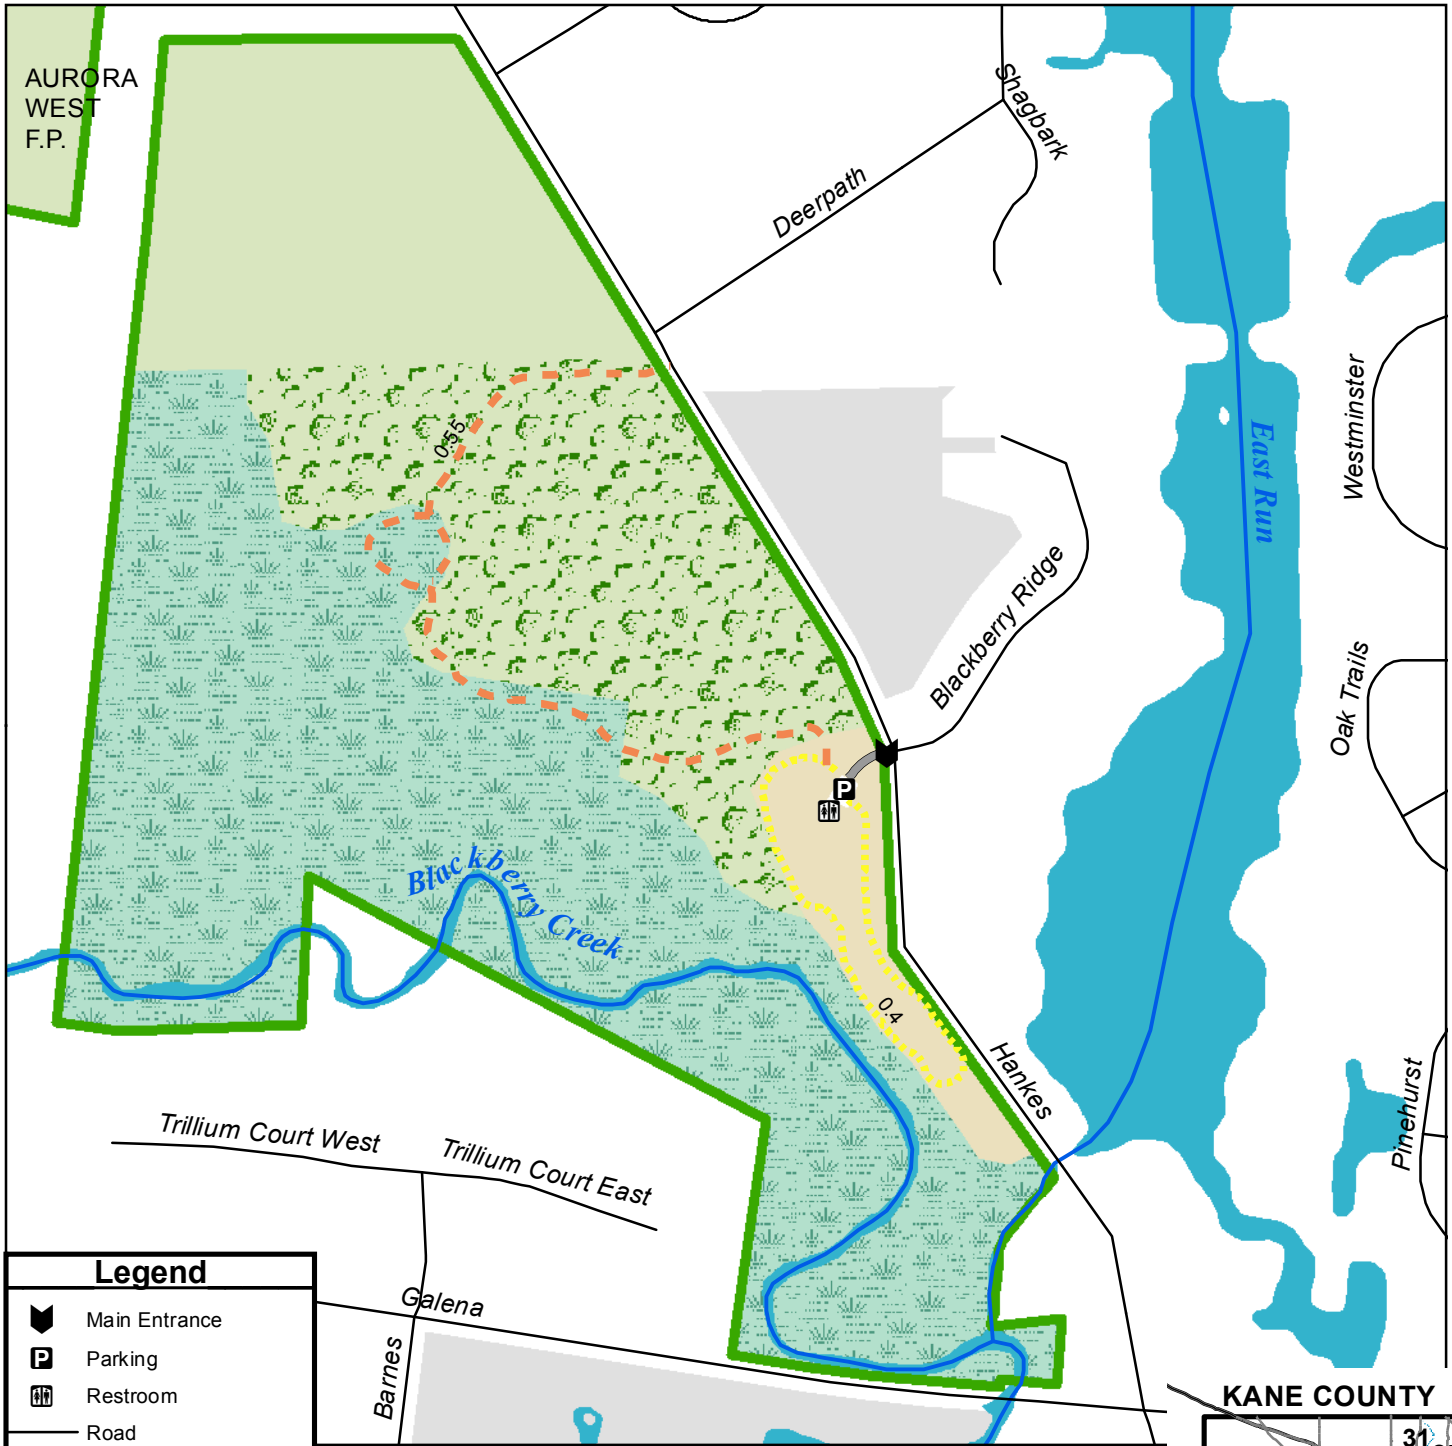

Culver Forest Preserve

Legend

- Main Entrance
- Parking
- Restroom
- Road
- Forest Preserve Road
- Creek
- Forest Preserve
- Public Open Space
- Open Water
- Natural Area -
 - Grassland
 - Maintained
 - Wetland
 - Woodland

Trail Information

- Meadow Trail 0.40 miles, mowed
- Woodland Trail 0.55 miles, mowed

6S496 Hanks Road,
Aurora, IL 60506
Approx. 0.37 miles north
of Galena Blvd.

Acreage = 116
Total trail miles = 0.95

Information: (630) 232-5980
www.kaneforest.com
Hours: Daily, Sunrise-Sunset