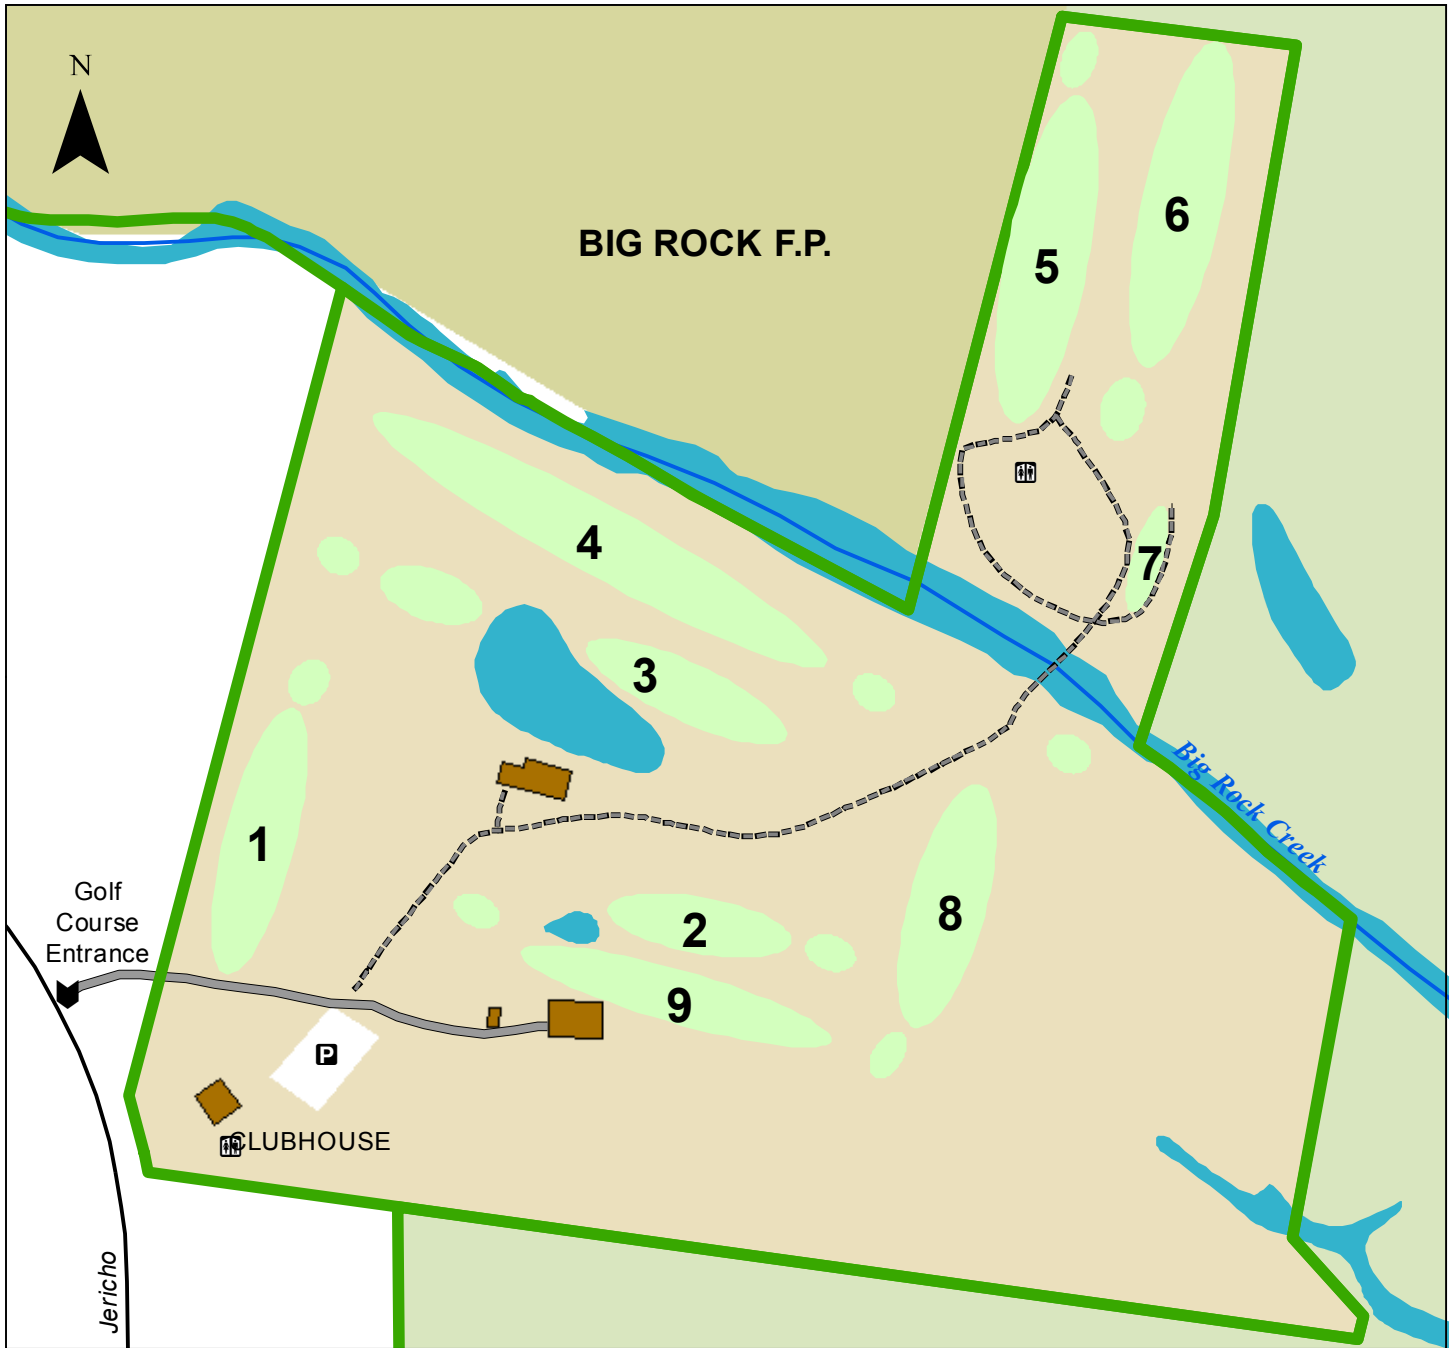

Deer Valley Golf Course

Legend

	Main Entrance		Open Water
	Parking		Forest Preserve
	Shelter	Natural Area -	
	Restroom		Cropland
	Road		Grassland
	Forest Preserve Road		Maintained
	Golf Course Cart Path, asphalt		
	Creek		

46W994 Jericho Road,
Big Rock, IL 60511
Approx. 4.8 miles west of
IL Route 47

Acreage = 25

Information: (630) 232-5980
www.kaneforest.com
Hours: Daily, Sunrise-Sunset