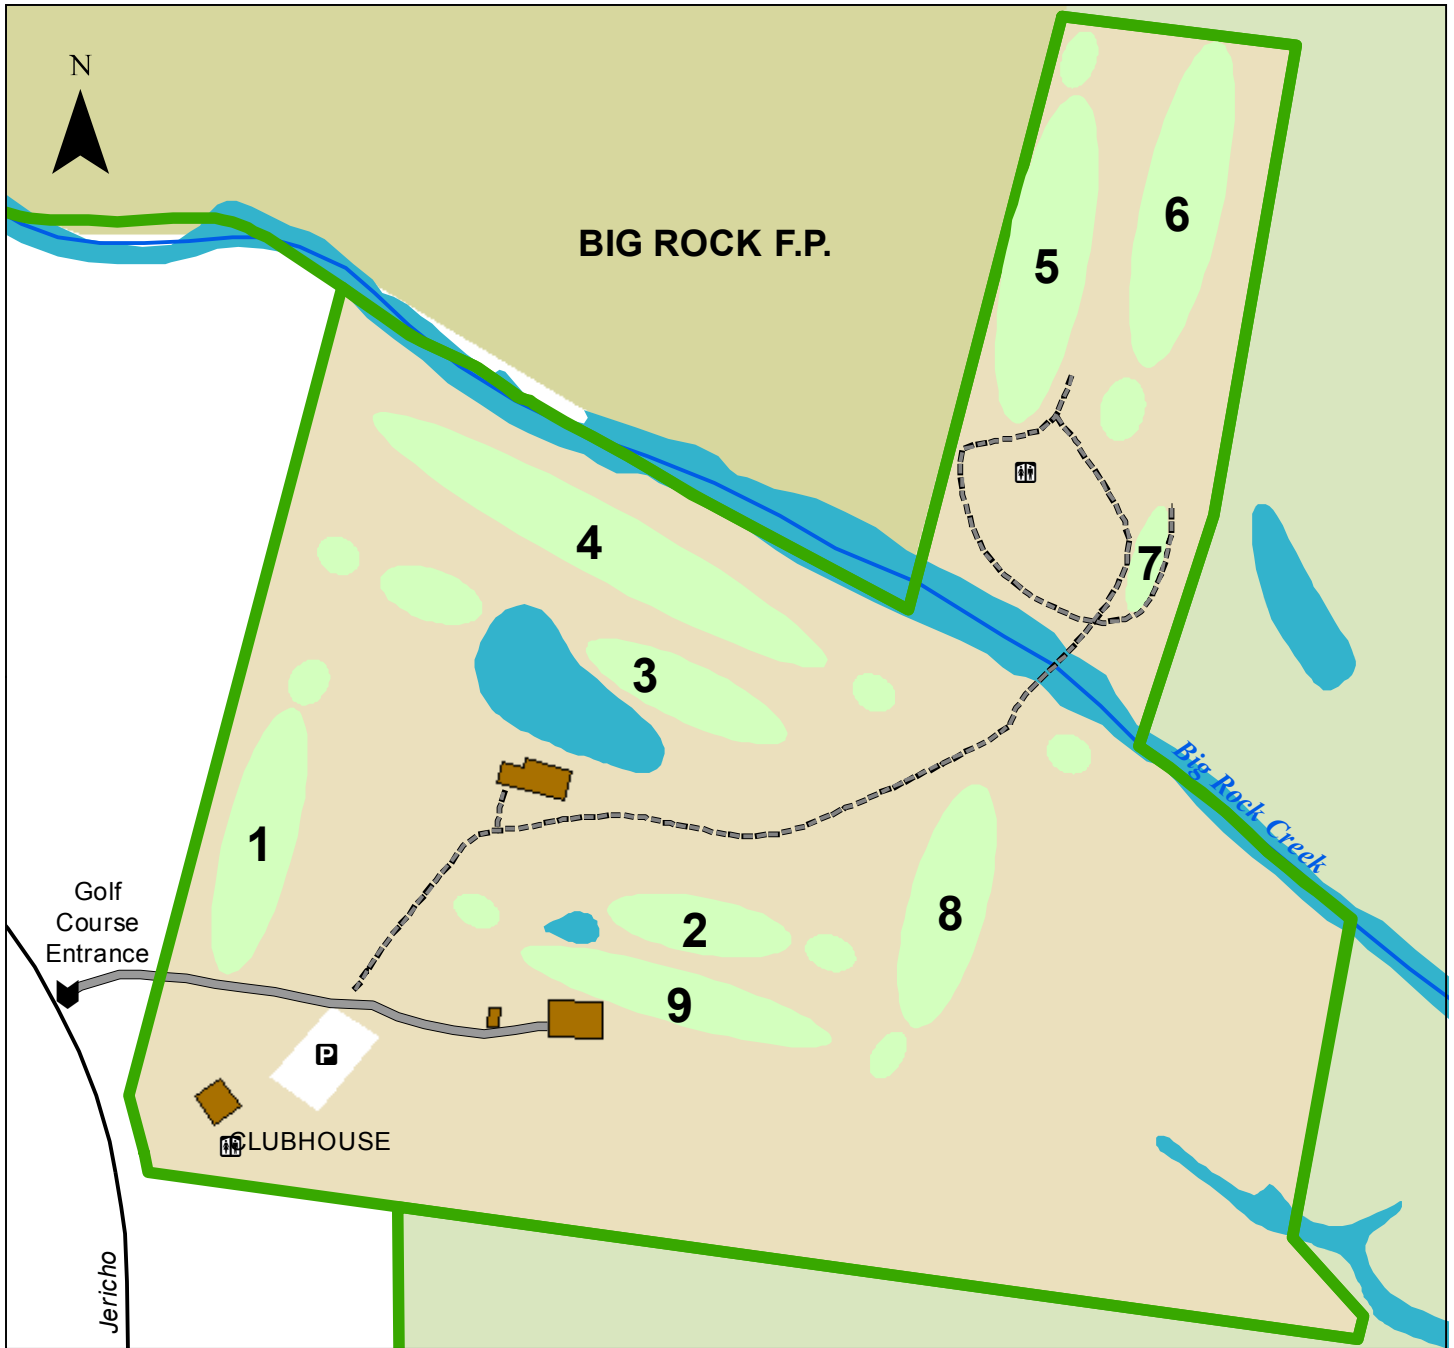

Deer Valley Golf Course

Legend

| | | | |
|--|--------------------------------|-----------------------|-----------------|
| | Main Entrance | | Open Water |
| | Parking | | Forest Preserve |
| | Shelter | Natural Area - | |
| | Restroom | | Cropland |
| | Road | | Grassland |
| | Forest Preserve Road | | Maintained |
| | Golf Course Cart Path, asphalt | | |
| | Creek | | |

46W994 Jericho Road,
Big Rock, IL 60511
Approx. 4.8 miles west of
IL Route 47

Acreage = 25

Information: (630) 232-5980
www.kaneforest.com
Hours: Daily, Sunrise-Sunset