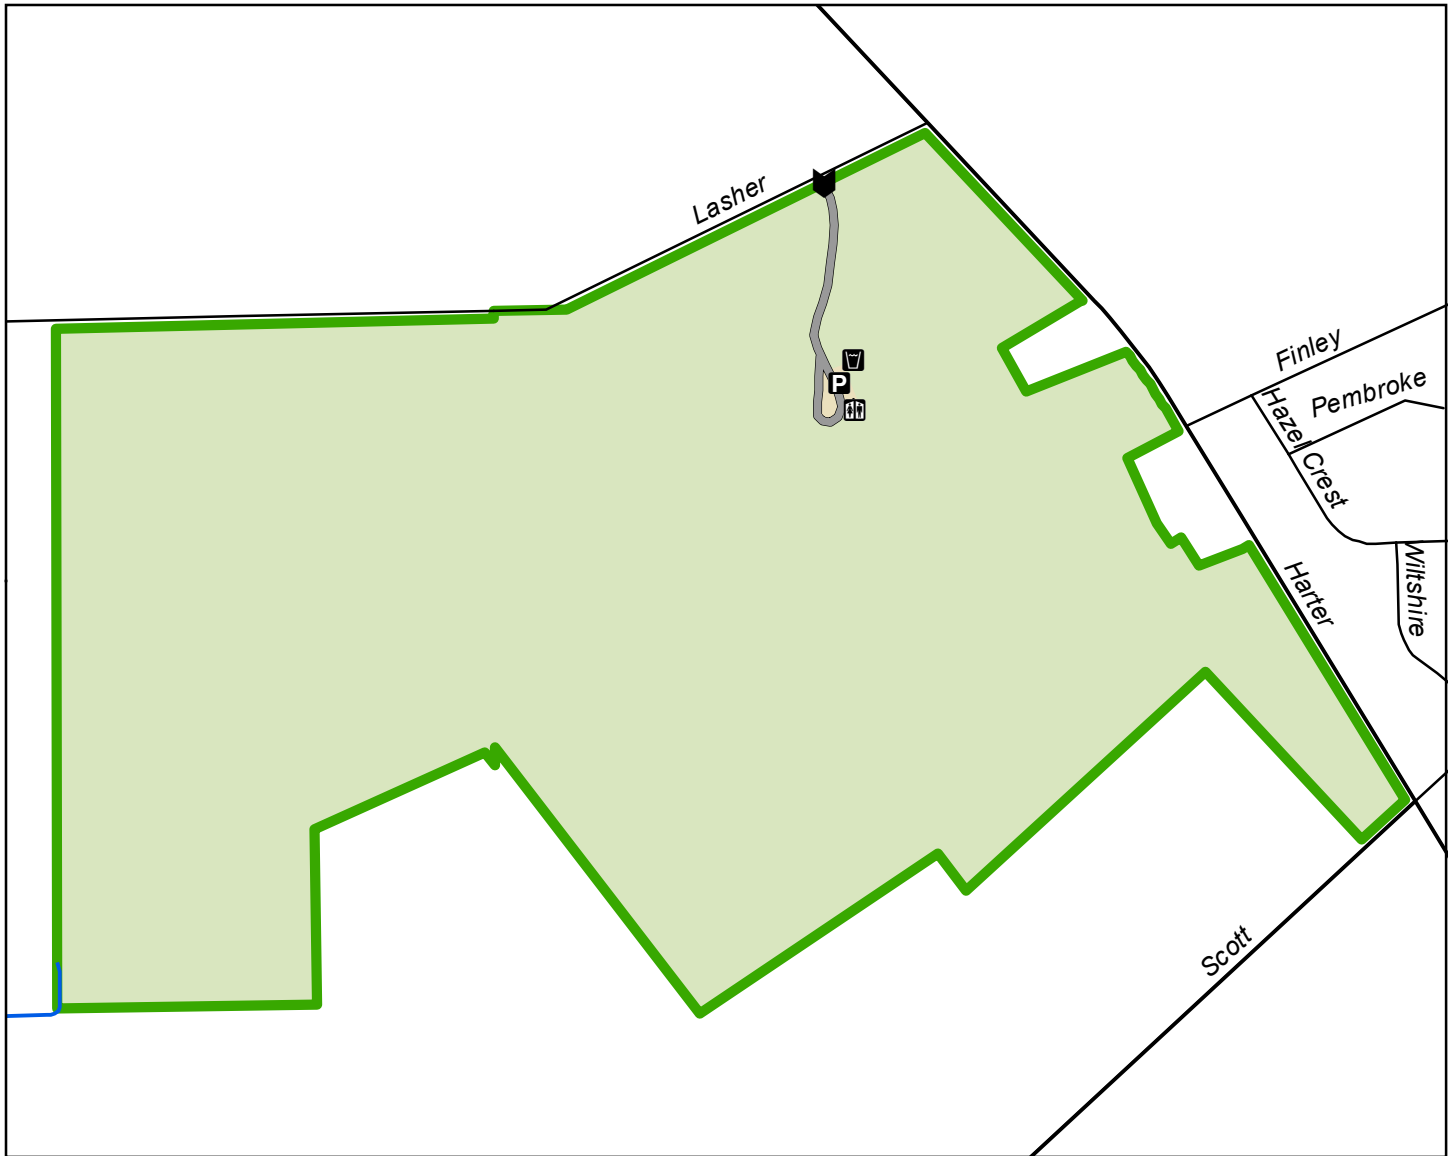

# Sauer Family-Prairie Kame Forest Preserve

Legend	
	Main Entrance
	Parking
	Restroom
	Water
	Road
	Forest Preserve Road
	Forest Preserve

44W705 Lasher Road,  
 Elburn, IL 60119  
 Approx. 1.75 miles Northwest  
 of IL Route 47 off of Harter Road

Acreage = 231  
 Total trail miles = 0

Information: (630) 232-5980  
[www.kaneforest.com](http://www.kaneforest.com)  
 Hours: Daily, Sunrise-Sunset