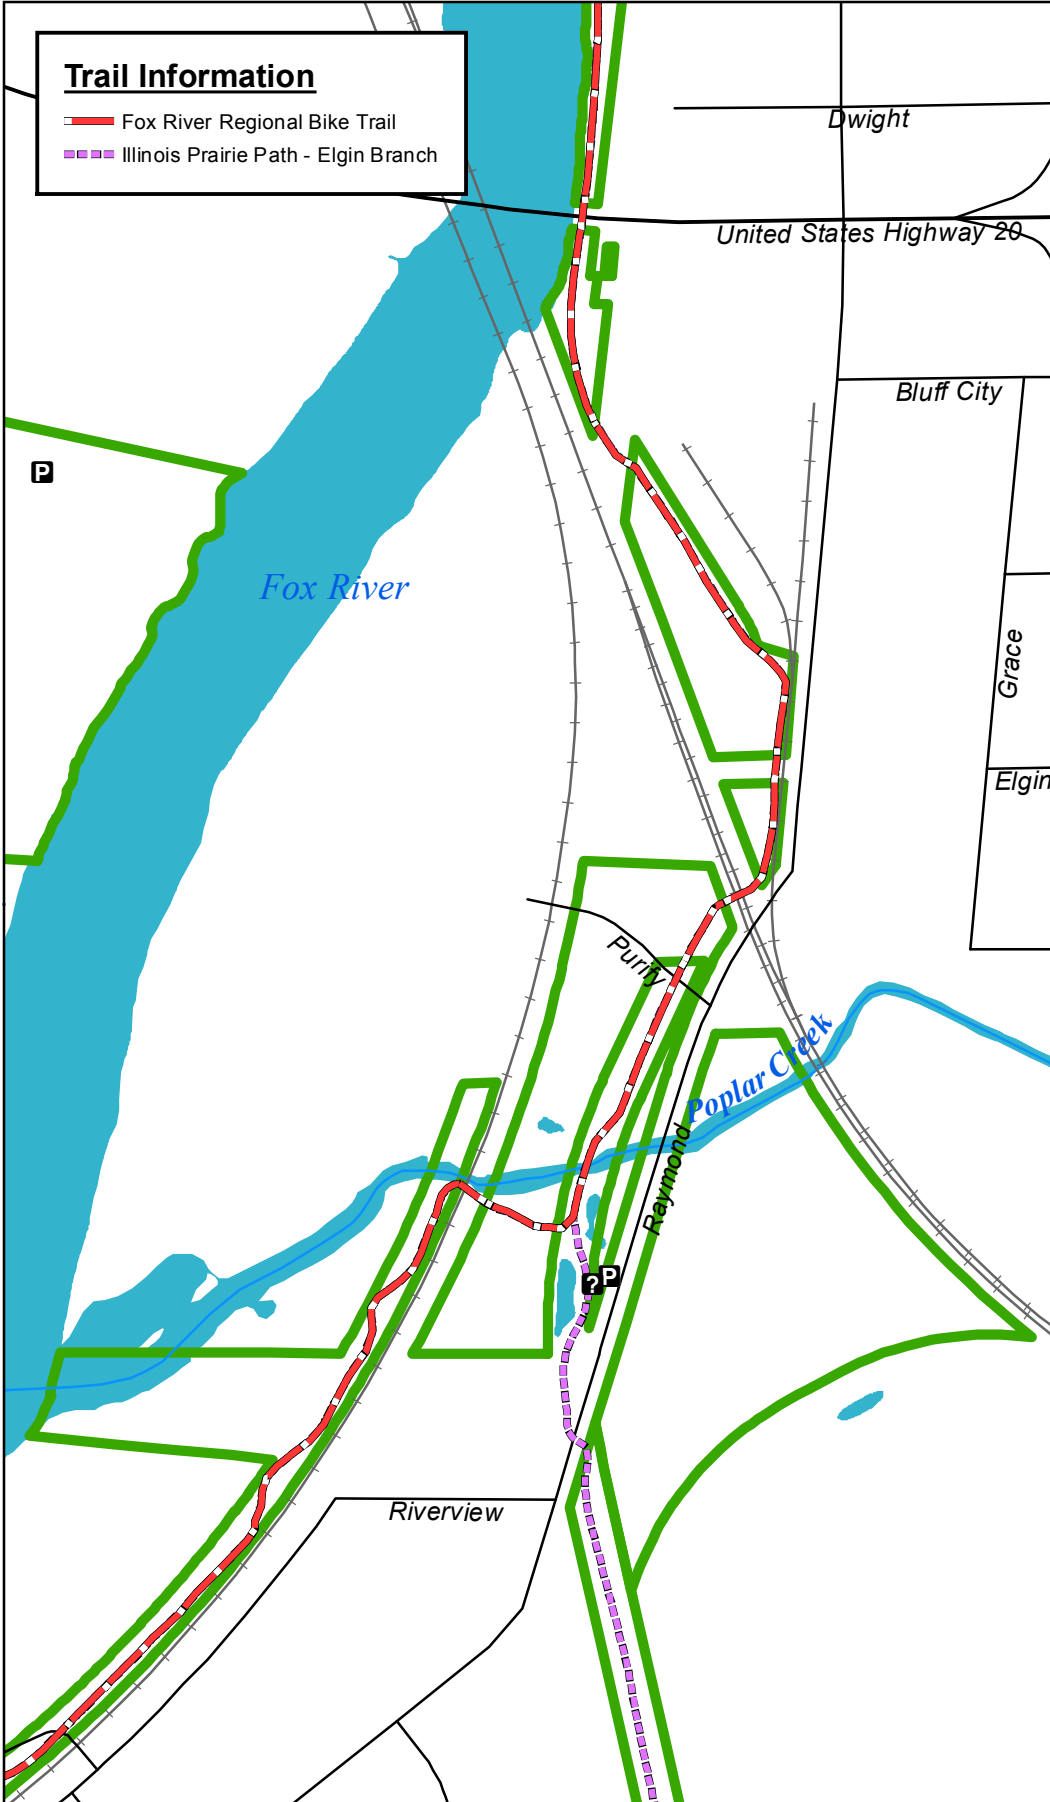

Raymond Street Forest Preserve

Raymond Street,
South Elgin, IL 60177
Approx. 0.43 miles south of
Bluff City Blvd.

Acreage = 20

Information: (630) 232-5980
www.kaneforest.com
Hours: Daily, Sunrise-Sunset