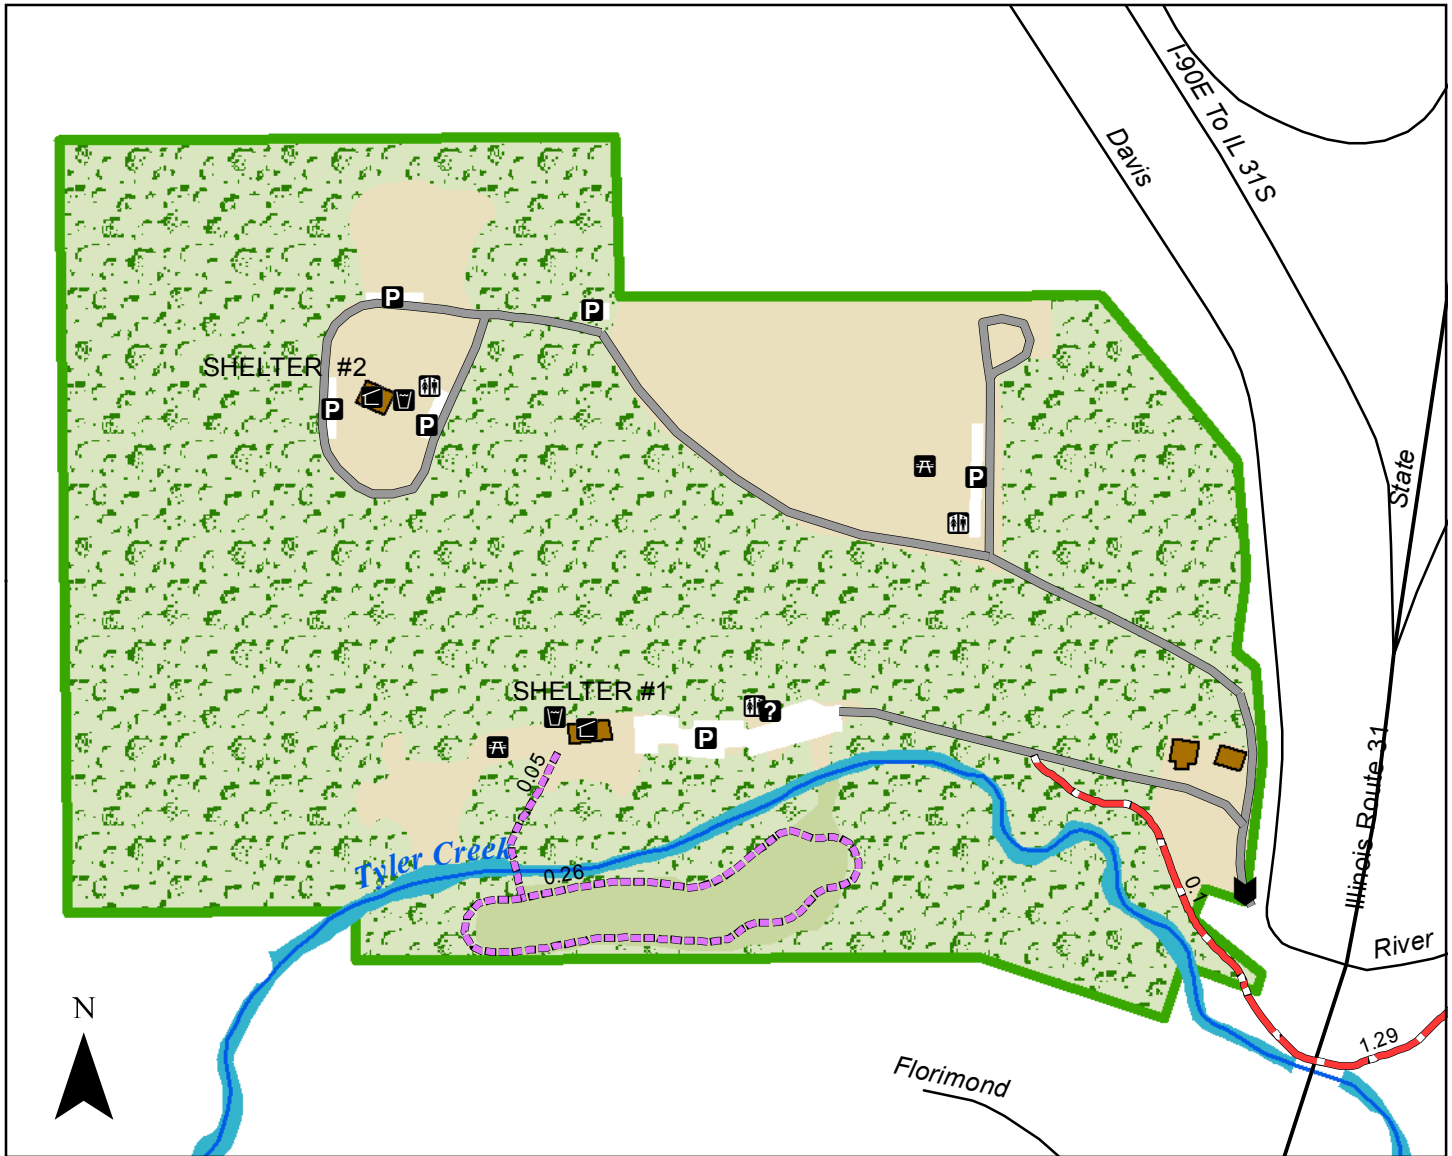

Tyler Creek Forest Preserve

Legend	
	Main Entrance
	Information
	Parking
	Shelter
	Picnic Area
	Restroom
	Water
	Road
	Forest Preserve Road
	Creek
	Forest Preserve
Natural Area -	
	Grassland
	Maintained
	Woodland

Trail Information

- Elgin Twp. Bike Trail, asphalt
- South Shelter Access Trail 0.31 mile, screenings/bridge/mowed

401 Davis Road,
Elgin, IL 60123
Approx. 0.04 miles west
of IL Route 31

Acreage = 48
Total trail miles = 0.31

Information: (630) 232-5980
www.kaneforest.com
Hours: Daily, Sunrise-Sunset