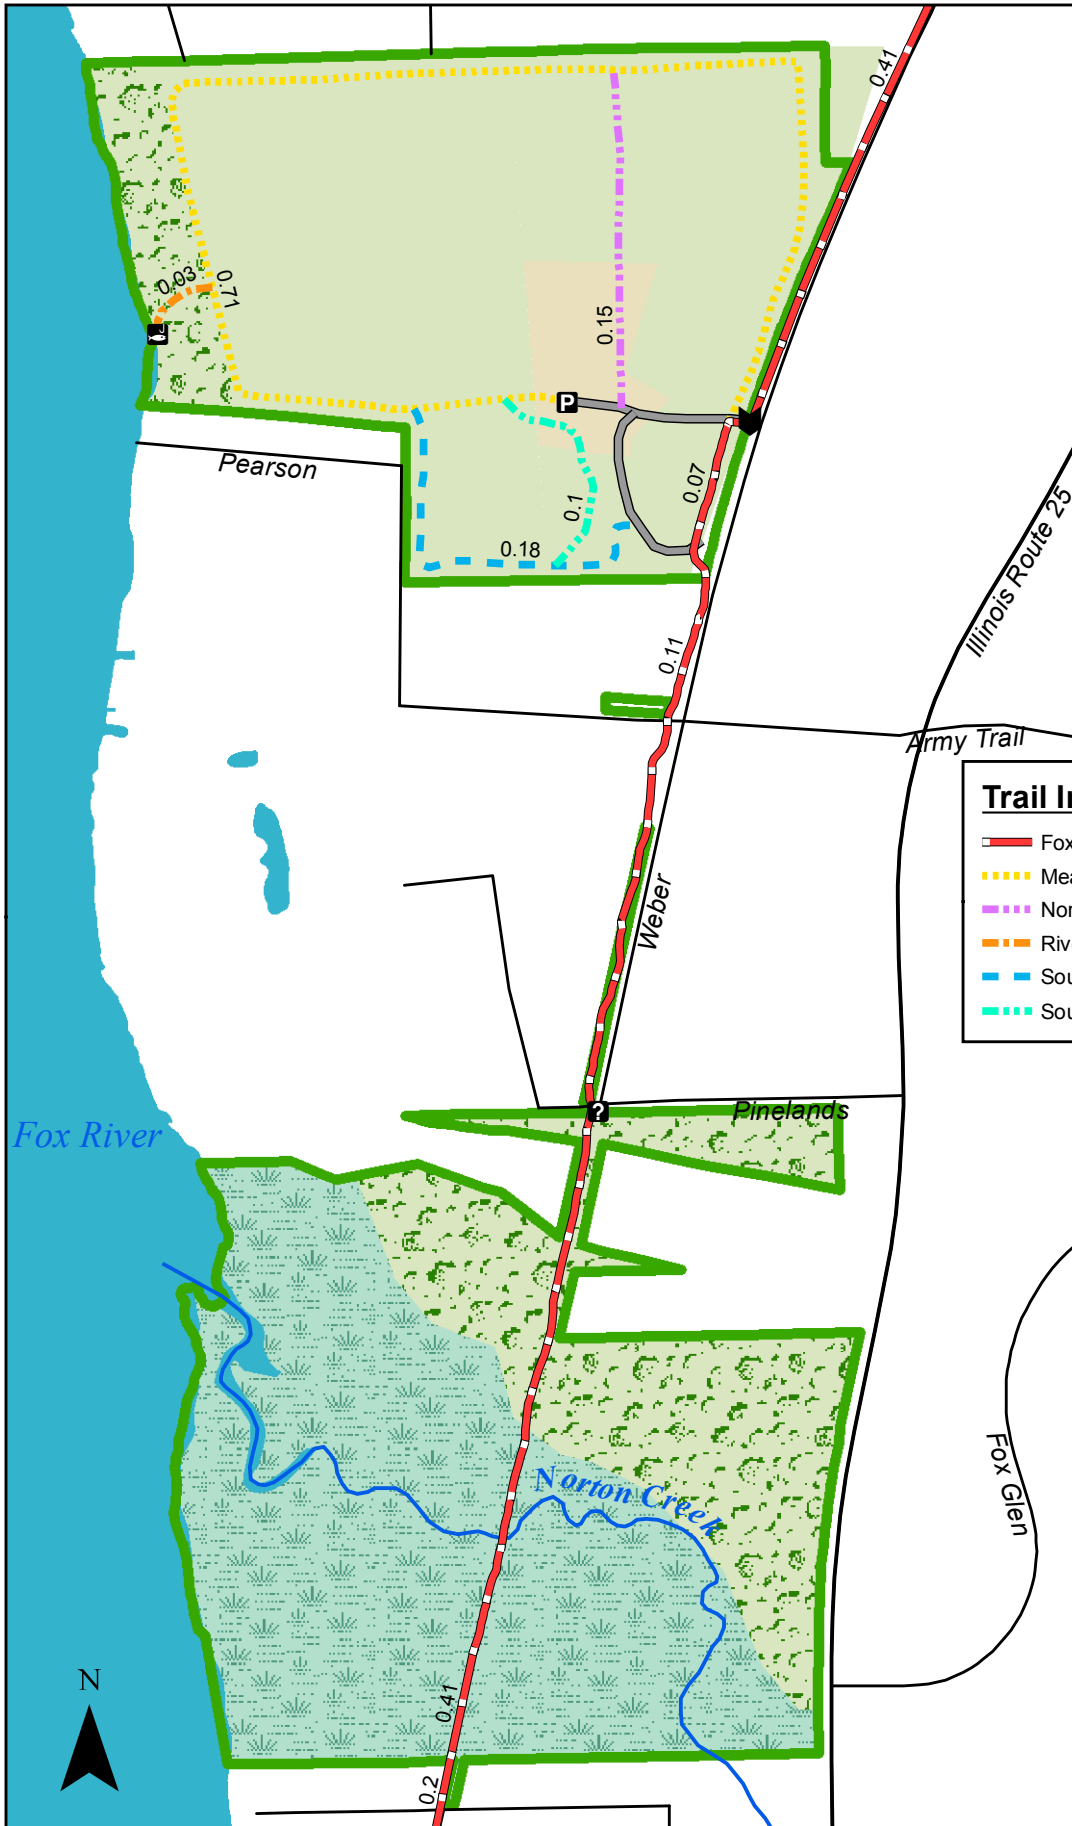

Fox River Bluff Forest Preserve

Legend

- Main Entrance
- Information
- Parking
- Fishing
- Road
- Forest Preserve Road
- Creek
- Fox River
- Forest Preserve

Natural Area -

- Maintained
- Grassland
- Wetland
- Woodland

Trail Information

- Fox River Regional Bike Trail, asphalt
- Meadow Loop Trail 0.71 miles, mowed
- North Connector Trail 0.15 miles, mowed
- River Access Trail 0.03 miles, mowed
- South Border Trail 0.18 miles, mowed
- South Connector Trail 0.1 miles, mowed

5N860 Weber Drive,
St. Charles, IL 60174

Acreage = 77
Total trail miles = 1.65

Information: (630) 232-5980
www.kaneforest.com
Hours: Daily, Sunrise-Sunset

Fox River Bluff West Forest Preserve

Legend

- Main Entrance
- Information
- Parking
- Off Leash Area
- Fishing
- Interpretive Sign
- Road
- Fox River
- Public Open Space
- Forest Preserve
- Natural Area -
 - Grassland
 - Woodland

Trail Information

- North Loop Trail 0.8 miles, mowed
- South Connector Trail 0.09 miles, mowed
- South Loop Trail 0.9 miles, mowed

5N754 IL Route 31,
St. Charles, IL 60175

Acreage = 67
Total trail miles = 1.75