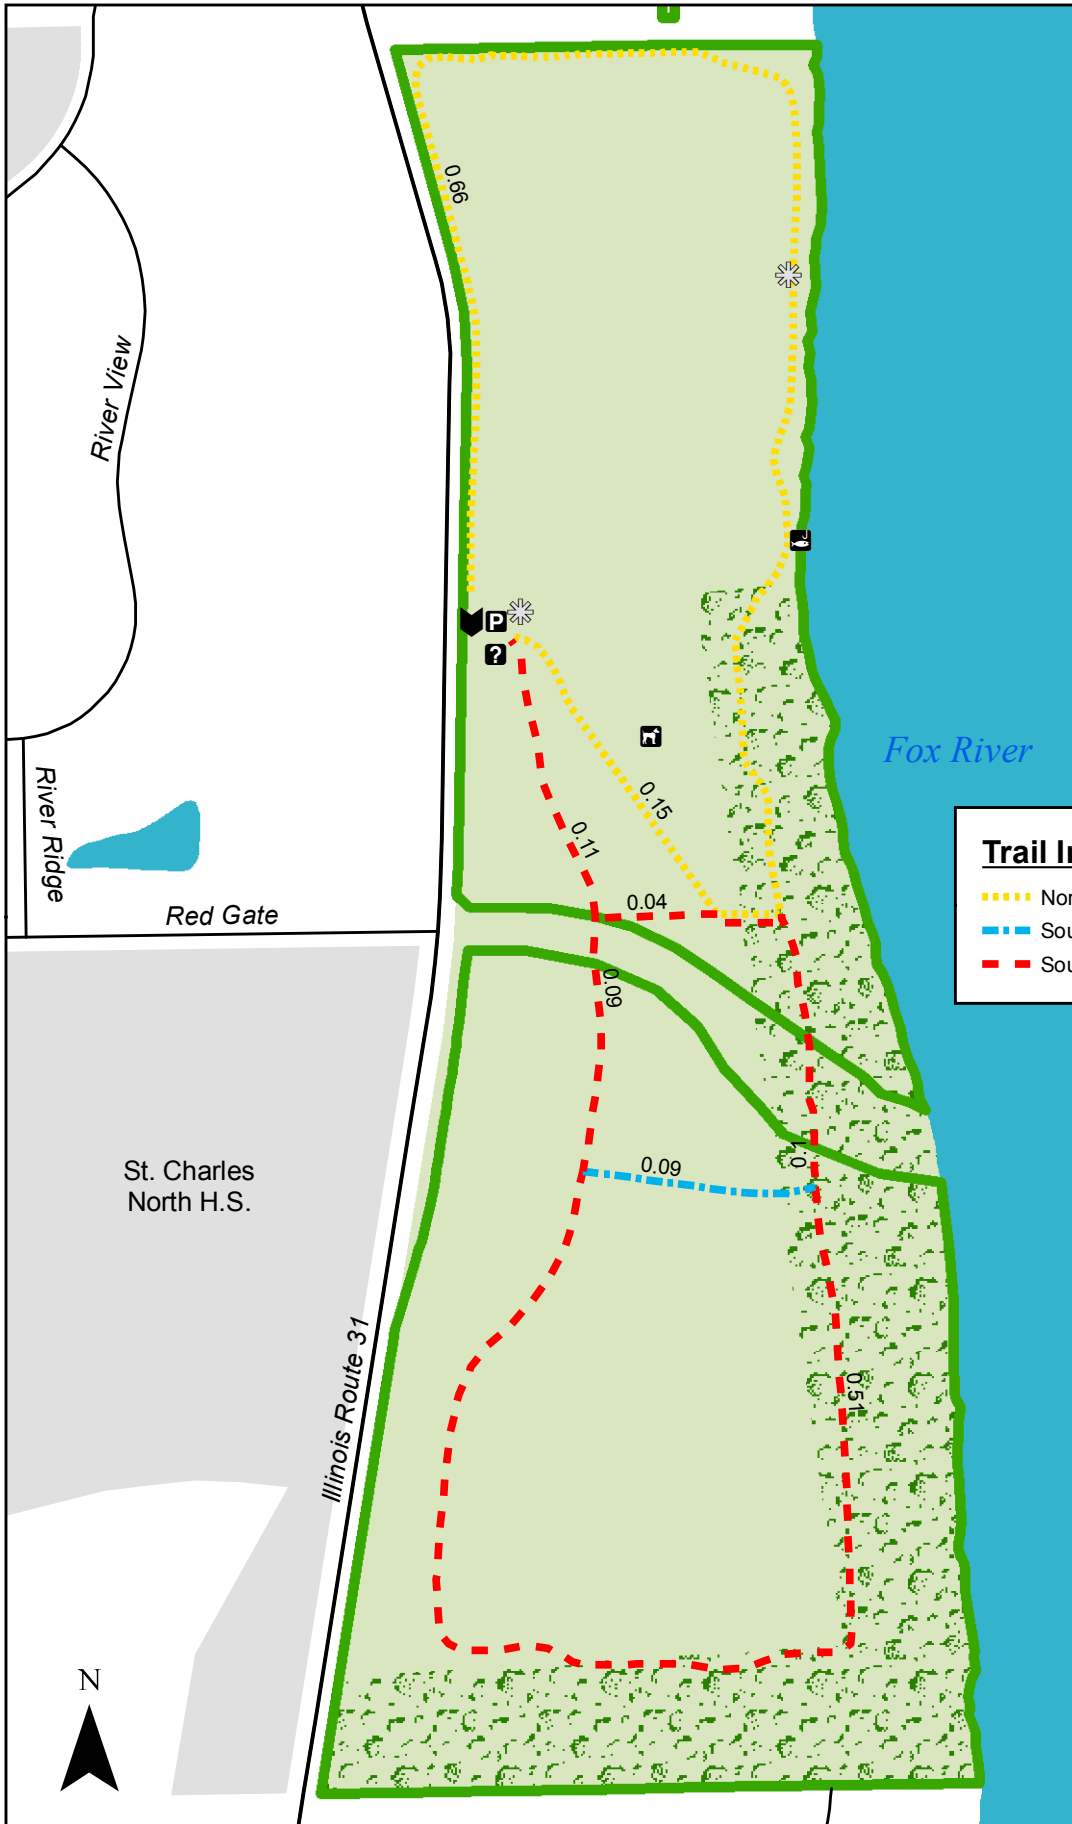

Trail Information

- Fox River Regional Bike Trail, asphalt
- Meadow Loop Trail 0.71 miles, mowed
- North Connector Trail 0.15 miles, mowed
- River Access Trail 0.03 miles, mowed
- South Border Trail 0.18 miles, mowed
- South Connector Trail 0.1 miles, mowed

5N860 Weber Drive,
St. Charles, IL 60174

Acreage = 77
Total trail miles = 1.65

Information: (630) 232-5980
www.kaneforest.com
Hours: Daily, Sunrise-Sunset

Fox River Bluff West Forest Preserve

Legend

- Main Entrance
- Information
- Parking
- Off Leash Area
- Fishing
- Interpretive Sign
- Road
- Fox River
- Public Open Space
- Forest Preserve
- Natural Area -
 - Grassland
 - Woodland

Trail Information

- North Loop Trail 0.8 miles, mowed
- South Connector Trail 0.09 miles, mowed
- South Loop Trail 0.9 miles, mowed

5N754 IL Route 31,
St. Charles, IL 60175

Acreage = 67
Total trail miles = 1.75

Information: (630) 232-5980
www.kaneforest.com
Hours: Daily, Sunrise-Sunset