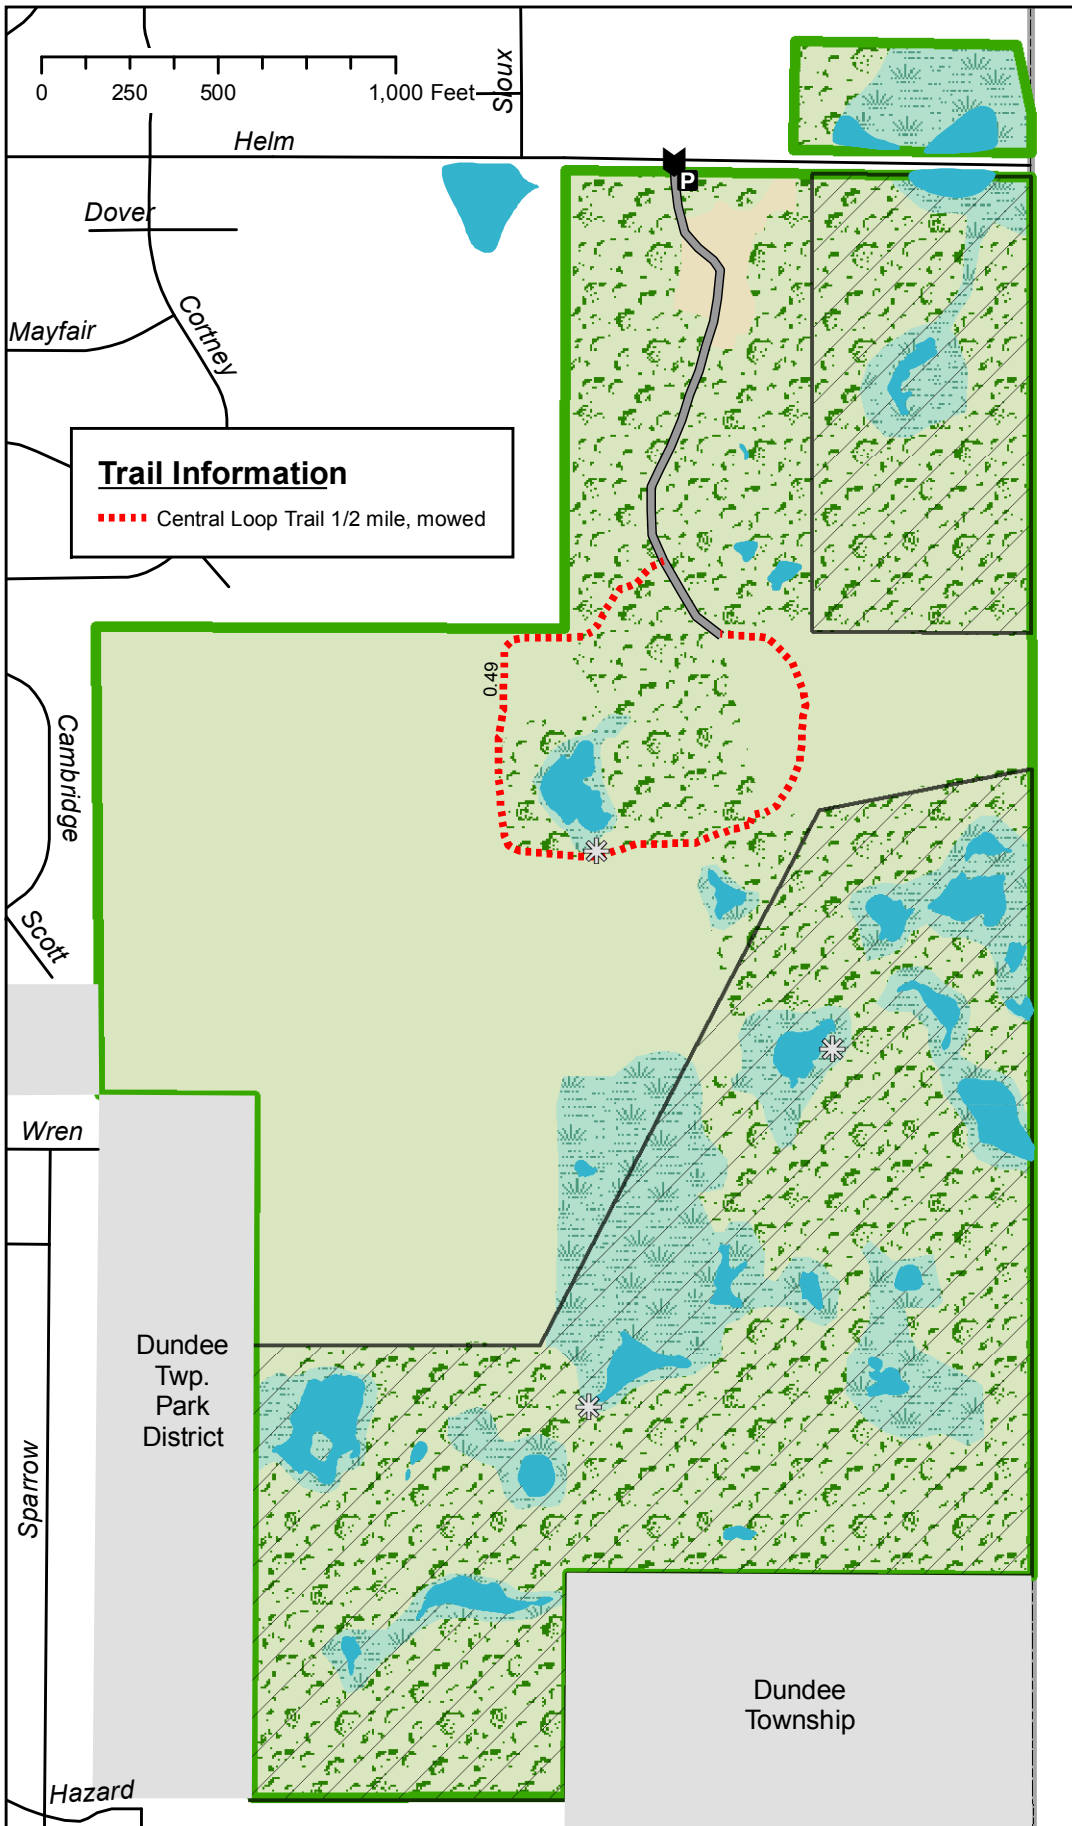

Helm Woods Forest Preserve

Legend	
	Main Entrance
	Parking
	Road
	Forest Preserve Road
	Open Water
	Public Open Space
	Illinois Nature Preserve
	Forest Preserve
Natural Area -	
	Grassland
	Maintained
	Wetland
	Woodland

157 Helm Road,
Barrington, IL 60010
Approx. 1.6 miles east of
IL Route 25

Acreage = 204
Total trail miles = 1/2

Information: (630) 232-5980
www.kaneforest.com
Hours: Daily, Sunrise-Sunset