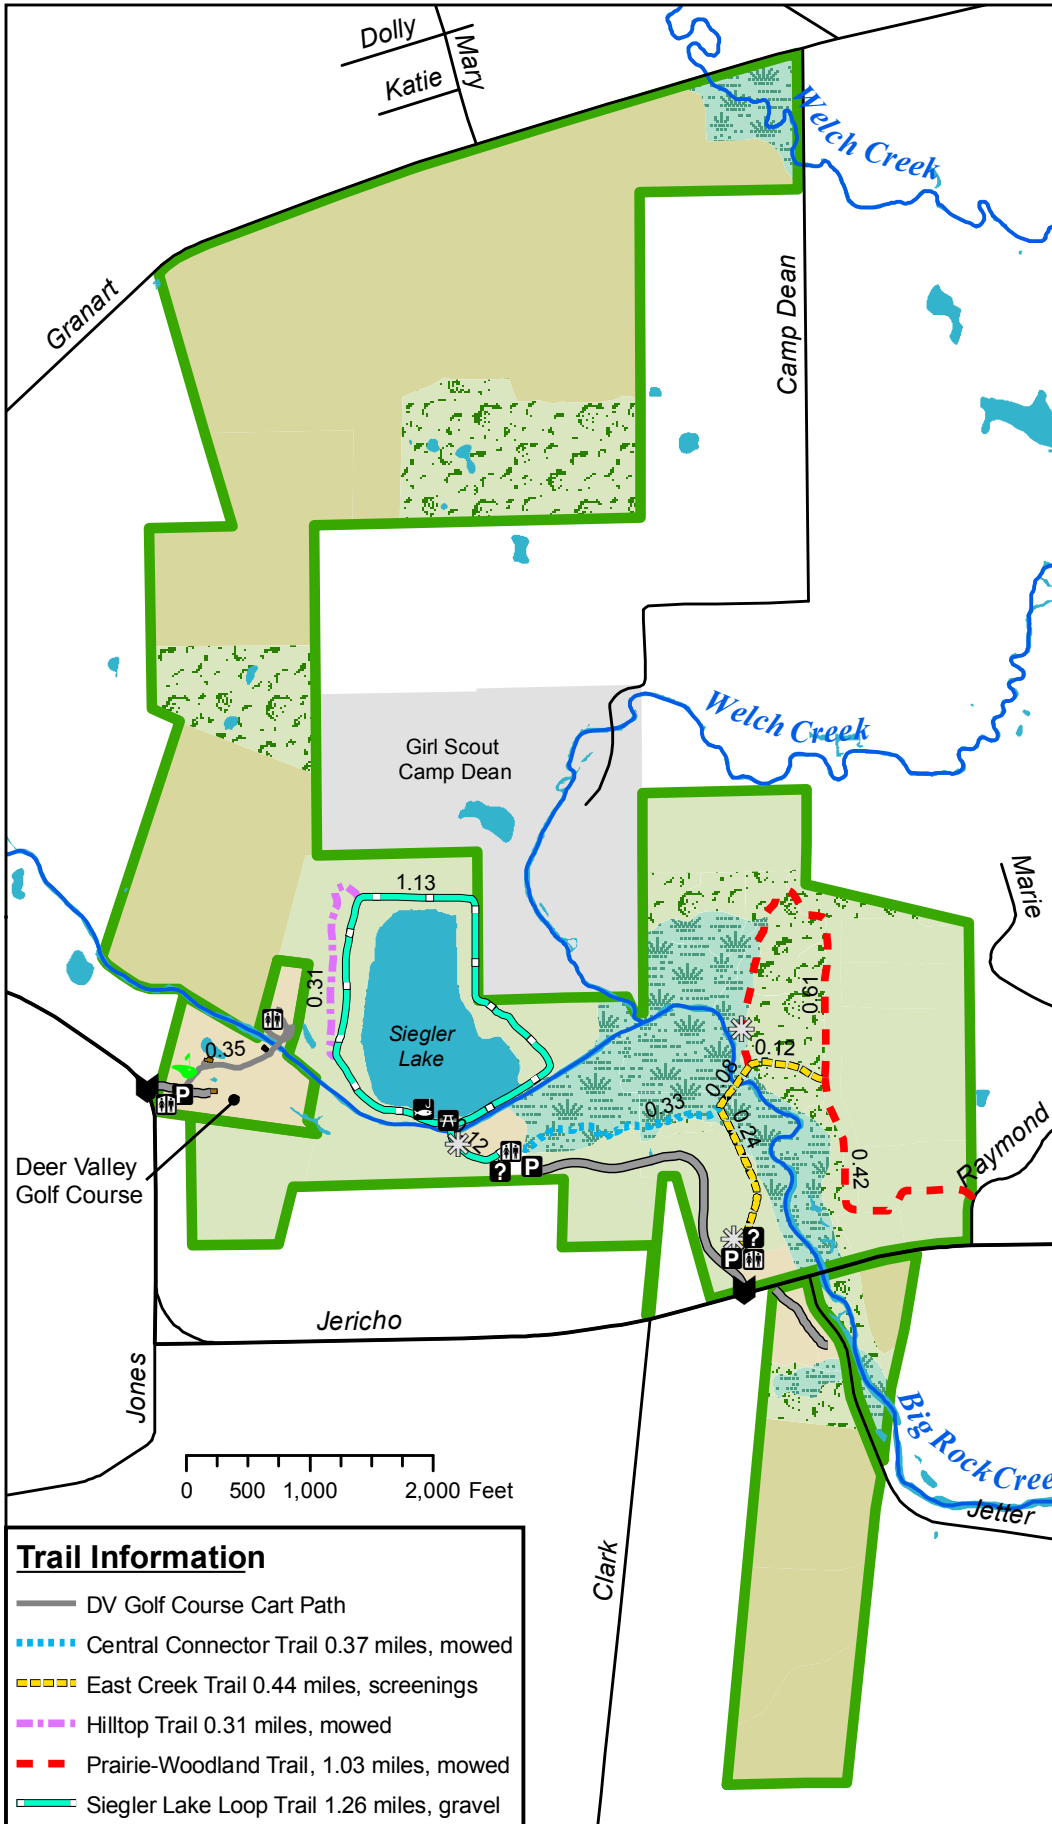

Big Rock Forest Preserve

Legend

- Main Entrance
- Information
- Parking
- Restroom
- Picnic Area
- Fishing
- Golf
- Interpretive Sign
- Road
- Forest Preserve Road
- Creek
- Open Water
- Forest Preserve

Natural Area -

- Cropland
- Grassland
- Maintained
- Wetland
- Woodland

46W524 Jericho Road,
Big Rock, IL 60511
Approx. 3.54 miles west
of IL Route 47

Acreage = 842
Total trail miles = 3.41

Information: (630) 232-5980
www.kaneforest.com
Hours: Daily, Sunrise-Sunset

Trail Information

- DV Golf Course Cart Path
- Central Connector Trail 0.37 miles, mowed
- East Creek Trail 0.44 miles, screenings
- Hilltop Trail 0.31 miles, mowed
- Prairie-Woodland Trail, 1.03 miles, mowed
- Siegler Lake Loop Trail 1.26 miles, gravel