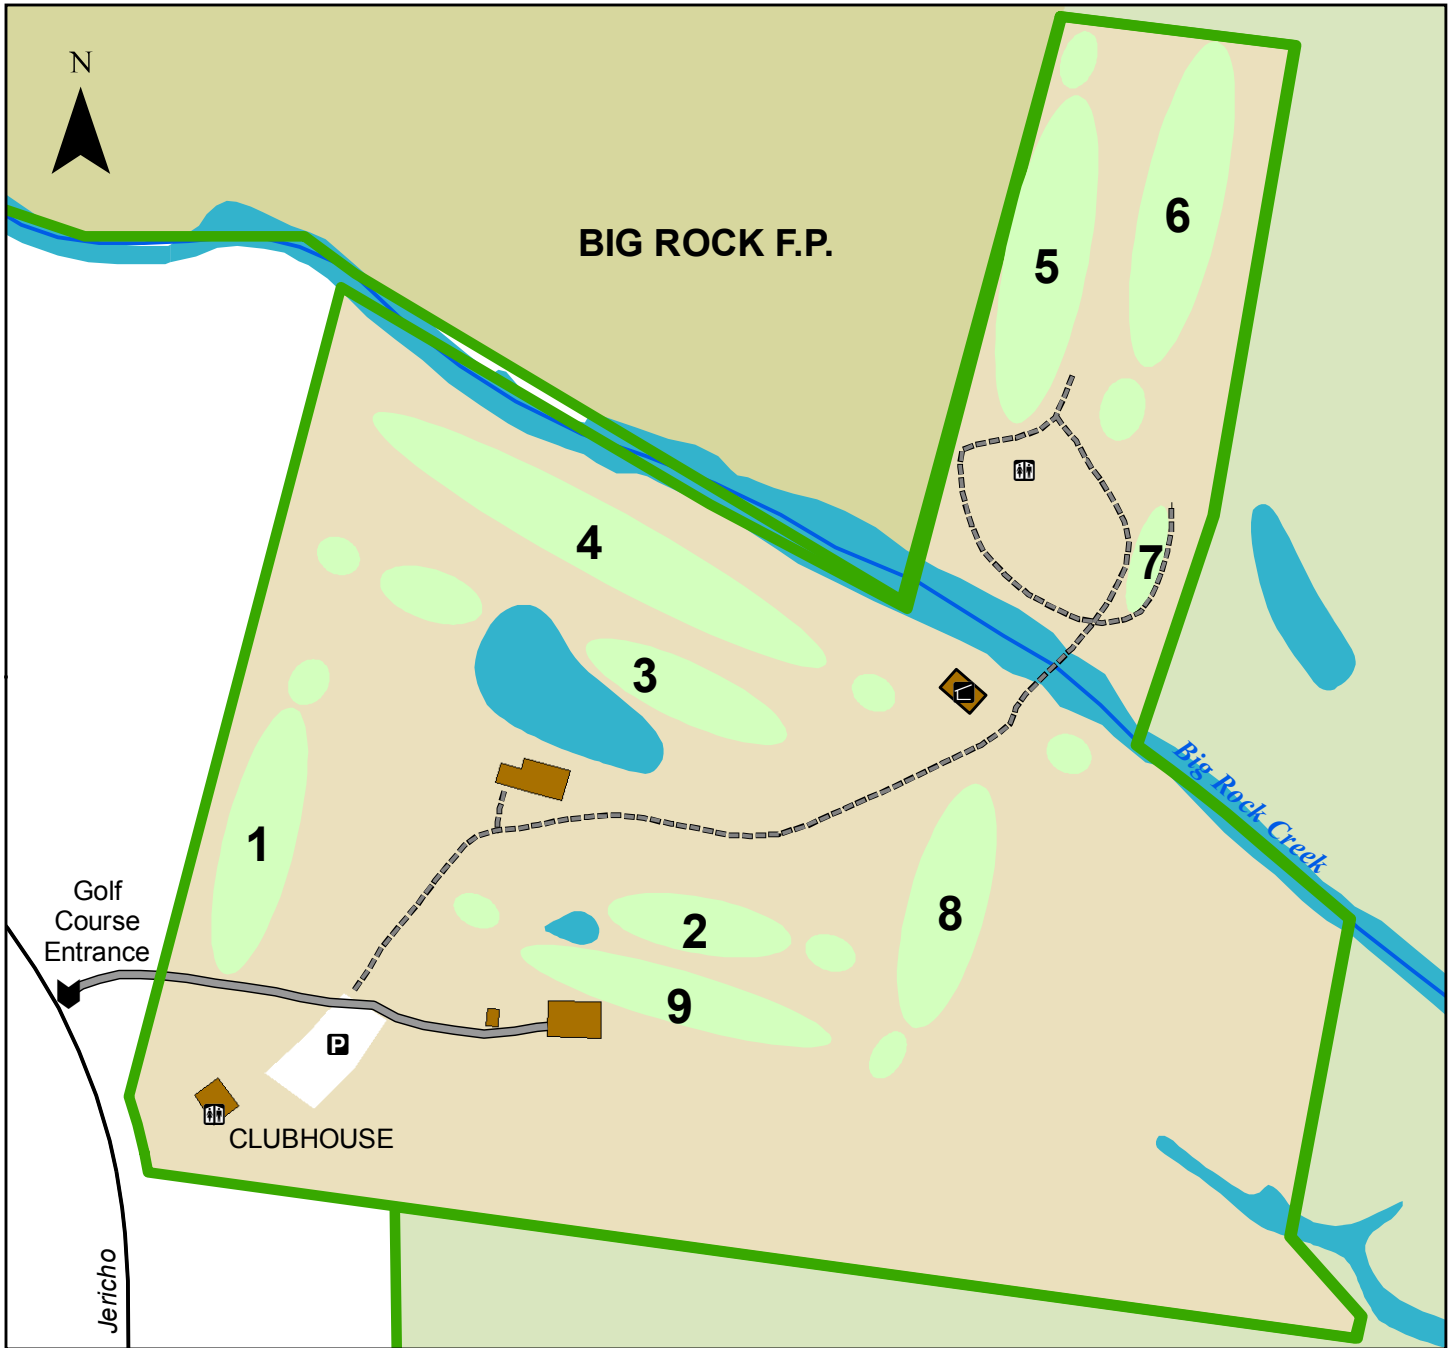

# Deer Valley Golf Course

Legend	
	Main Entrance
	Parking
	Shelter
	Restroom
	Road
	Forest Preserve Road
	Golf Course Cart Path, asphalt
	Creek
	Open Water
	Structure Existing
	Forest Preserve
Natural Area -	
	Cropland
	Grassland
	Maintained

46W994 Jericho Road,  
Big Rock, IL 60511  
Approx. 4.8 miles west of  
IL Route 47

Acreage = 25

Information: (630) 232-5980  
[www.kaneforest.com](http://www.kaneforest.com)  
Hours: Daily, Sunrise-Sunset