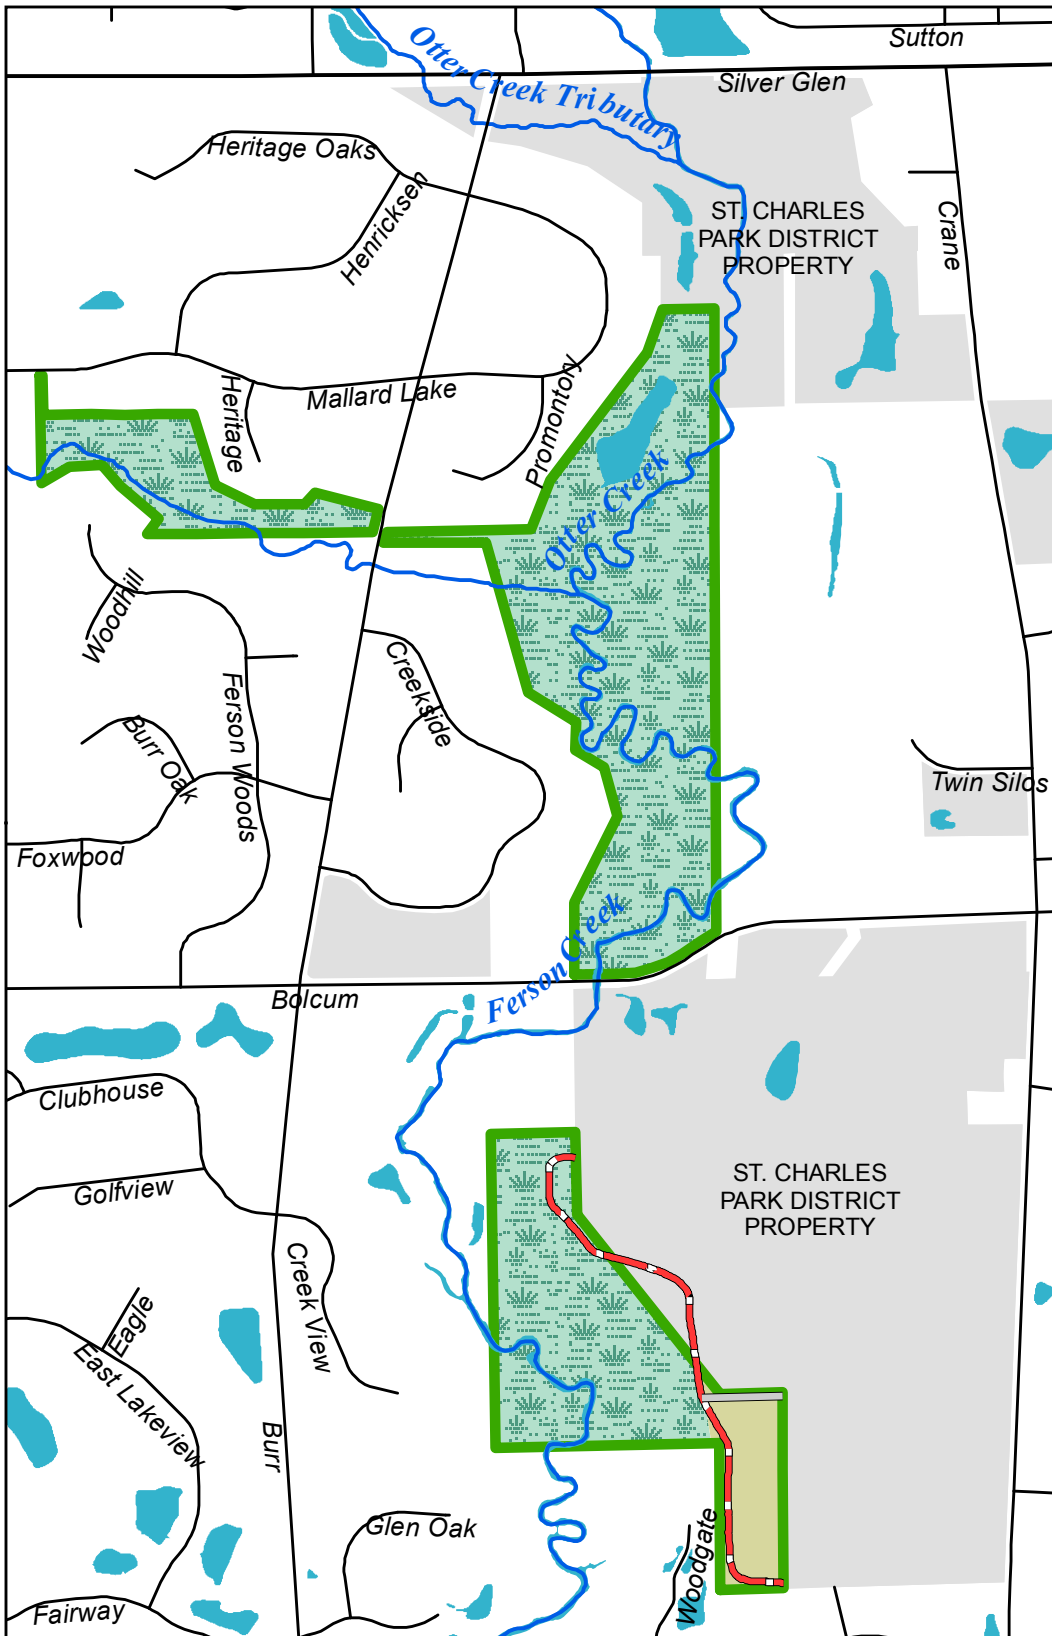

Ferson Creek Forest Preserve

Legend	
	Road
	Creek
	Open Water
	Public Open Space
	Forest Preserve
	Cropland
	Wetland

Bolcum & Burr Roads,
St. Charles, IL 60175
Approx. 1.2 miles west
of Randall Road

Acreage = 145
Total trail miles = 0.64 (FP)

Information: (630) 232-5980
www.kaneforest.com
Hours: Daily, Sunrise-Sunset

Trail Information	
	Primrose Main Trail FP 0.64 miles, asphalt
	Primrose Connector Road, asphalt