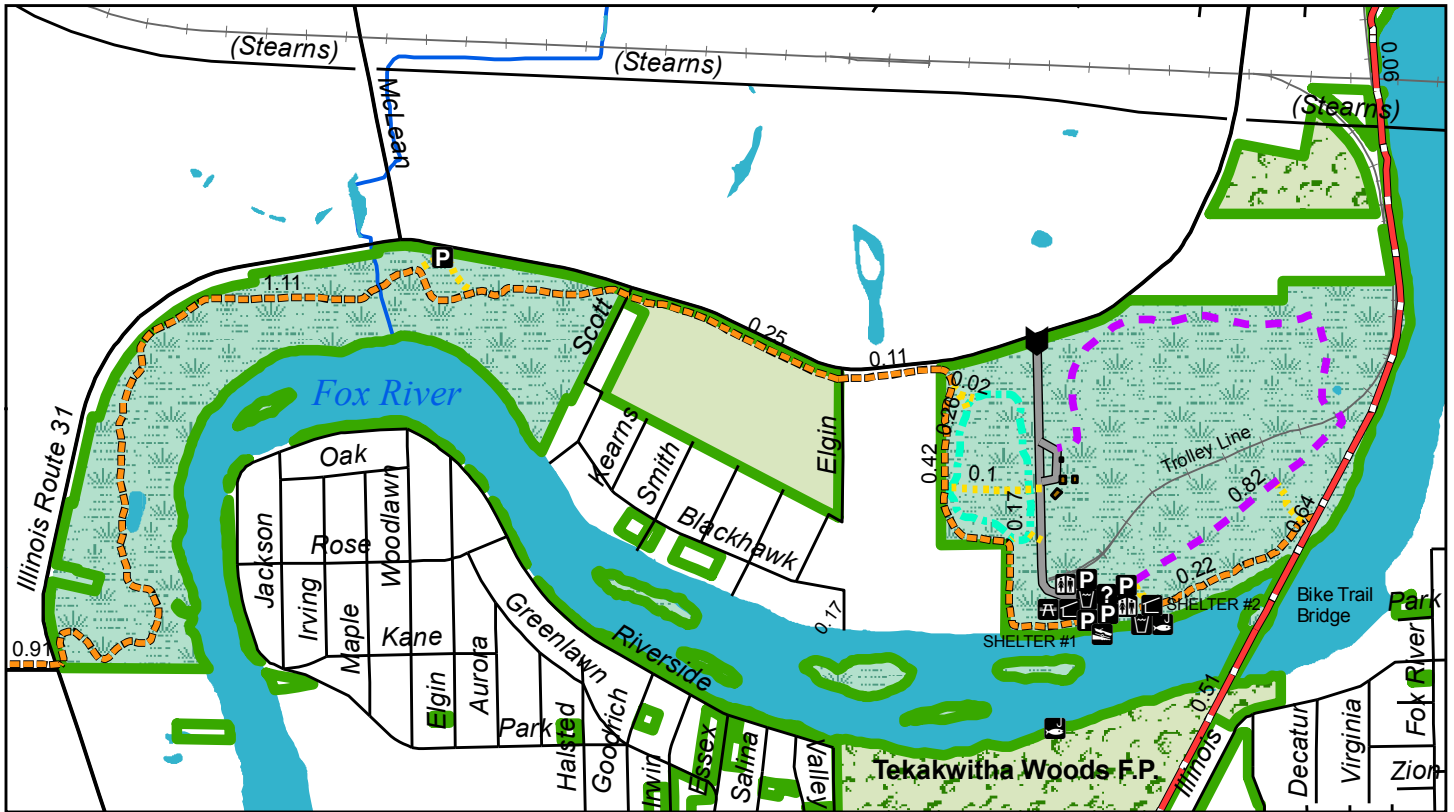

Jon J. Duerr Forest Preserve

Trail Information

- - - Connector Trail
- Fox River Regional Bike Trail
- - - Inner Loop Trail 0.43 miles, mowed
- - - Old Quarry Road Trail 0.82 miles, asphalt
- - - River Bend Regional Bike Trail

Legend

	Main Entrance		Road
	Information		Railroad
	Parking		Forest Preserve Road
	Shelter		Forest Preserve
	Picnic Area		Creek
	Restroom		Open Water
	Water	Natural Area -	
	Fishing		Grassland
	Boat Launch		Wetland
			Woodland

35W003 IL Route 31,
 South Elgin, IL 60177
 Approx. 0.73 miles east of
 McLean Blvd.

Acreage = 198
 Total trail miles = 4.25

Information: (630) 232-5980
www.kaneforest.com
 Hours: Daily, Sunrise-Sunset