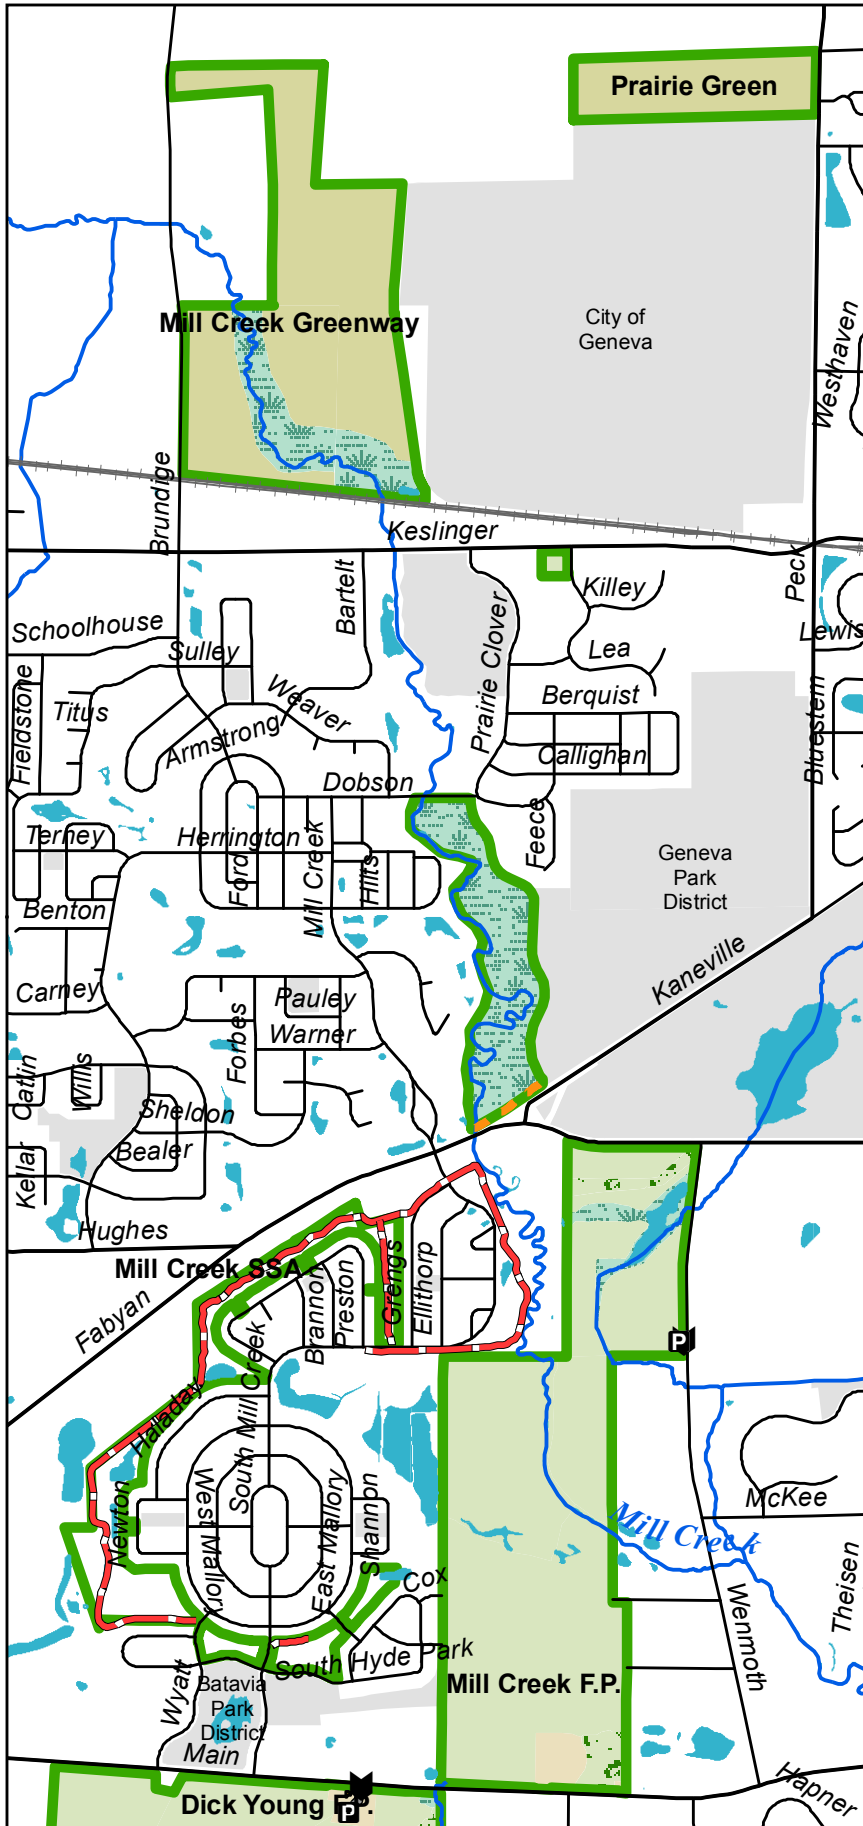

Mill Creek Forest Preserve

OS650 Wenmoth Road,
Batavia, IL 60510
Approx. 0.4 miles south
of Fabyan Pkwy.

Acreage - Mill Creek FP = 395
Mill Creek Greenway = 177
Total trail miles = 2.86

Information: (630) 232-5980
www.kaneforest.com
Hours: Daily, Sunrise-Sunset