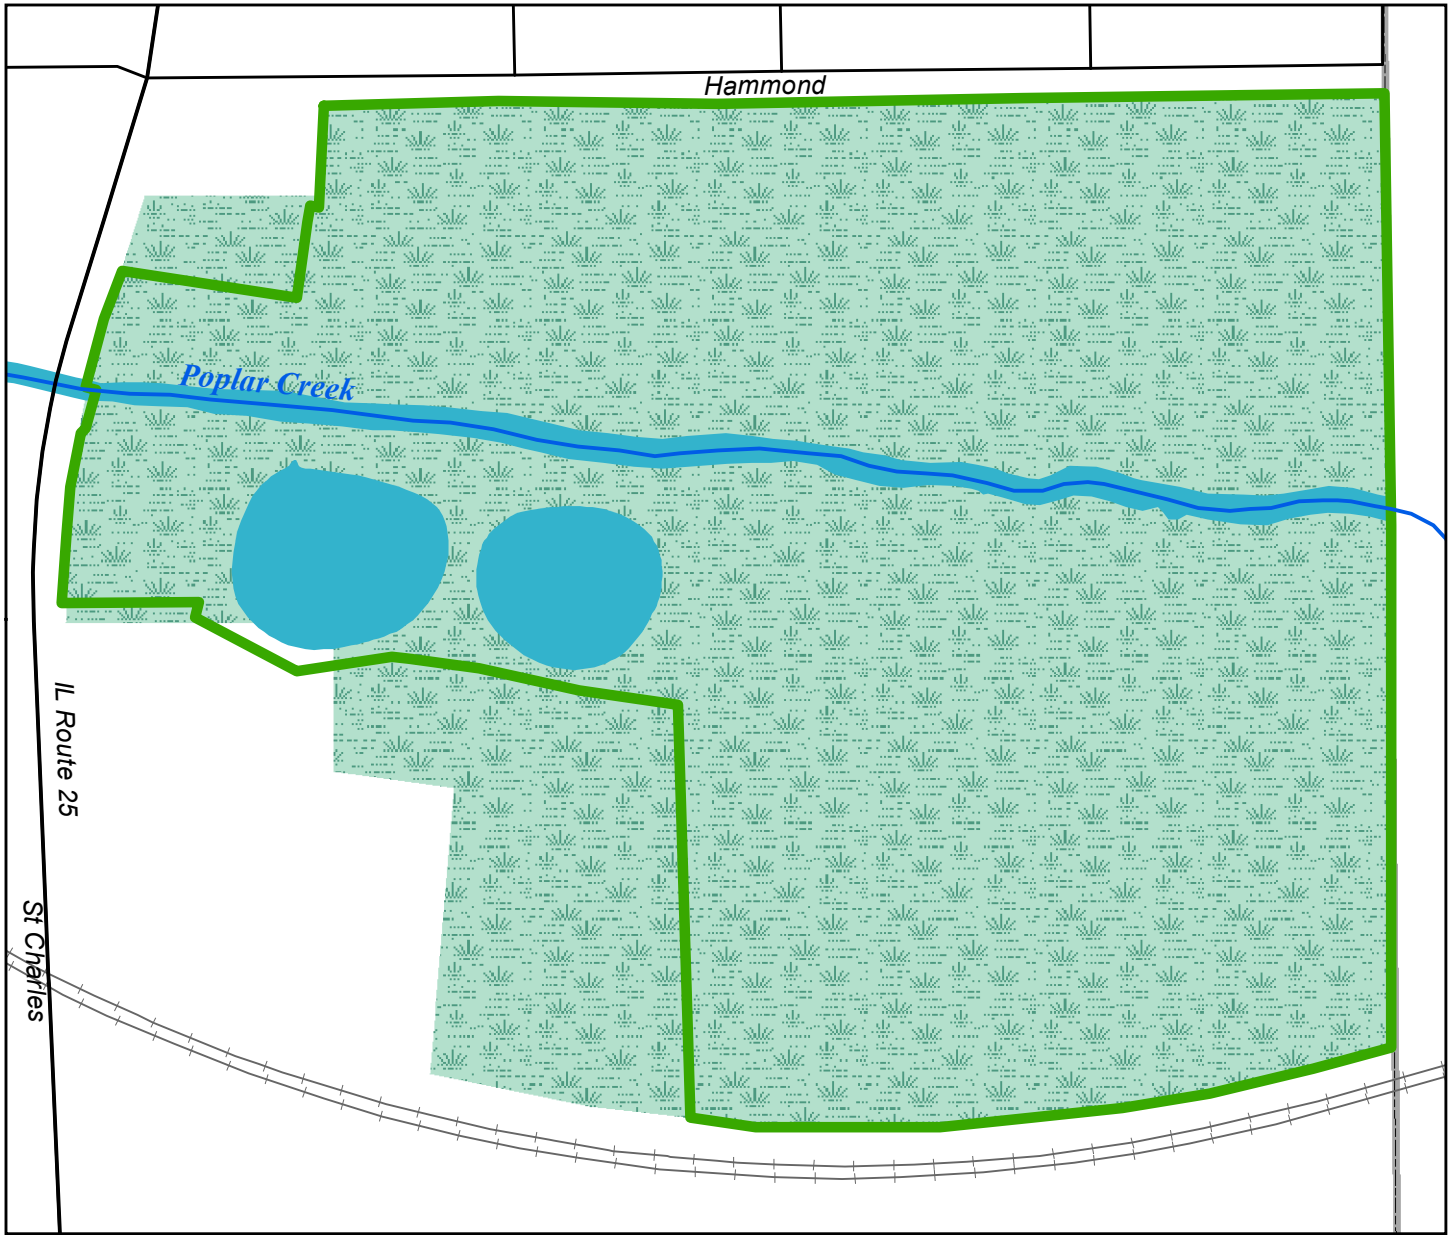

# Poplar Creek Forest Preserve

Legend	
	Road
	Railroad
	Creek
	Open Water
	Forest Preserve
	Wetland

515 Hammond Avenue,  
Elgin, IL 60120  
Just east of IL Route 25

Acreage = 35  
Total trail miles = 0

Information: (630) 232-5980  
[www.kaneforest.com](http://www.kaneforest.com)  
Hours: Daily, Sunrise-Sunset