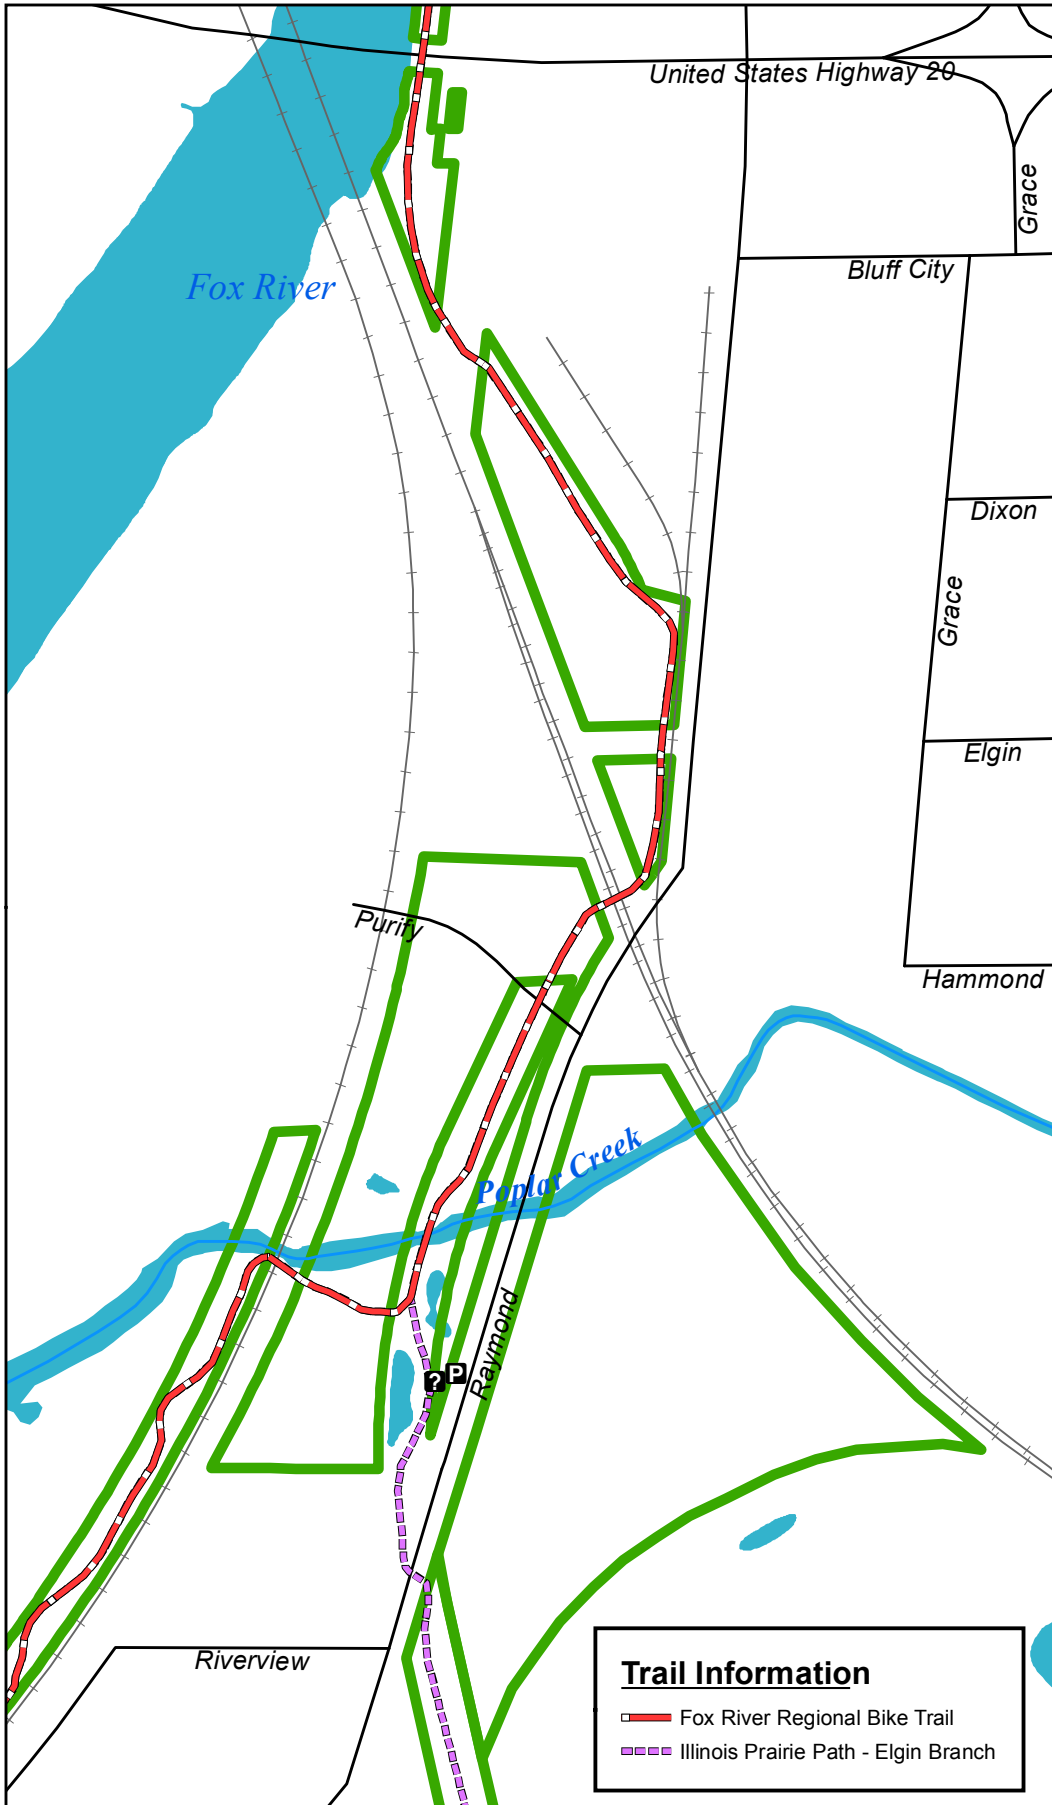

Raymond Street Forest Preserve

Legend	
	Information
	Parking
	Road
	Railroad
	Creek
	Fox River
	Forest Preserve Boundary

Raymond Street,
South Elgin, IL 60177
Approx. 0.43 miles south of
Bluff City Blvd.

Acreage = 20

Information: (630) 232-5980
www.kaneforest.com
Hours: Daily, Sunrise-Sunset

Trail Information	
	Fox River Regional Bike Trail
	Illinois Prairie Path - Elgin Branch