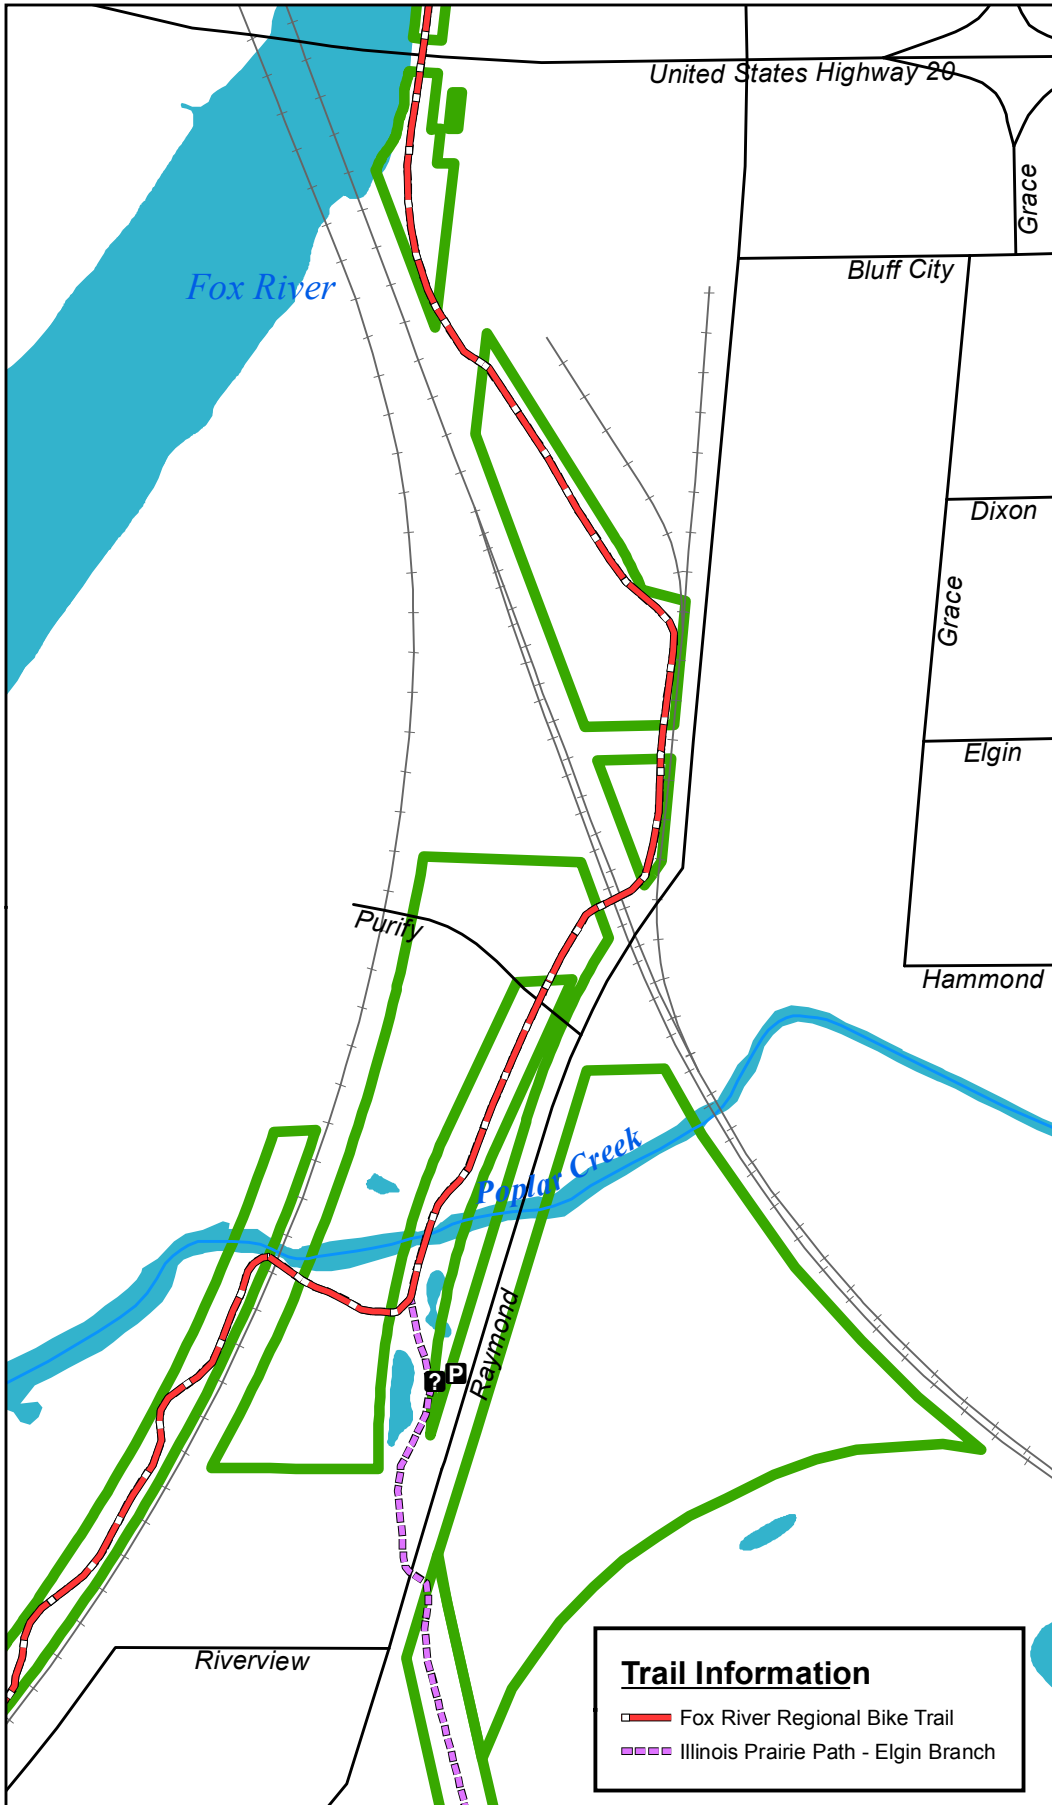

Raymond Street Forest Preserve

Legend

- Information
- Parking
- Road
- Railroad
- Creek
- Fox River
- Forest Preserve Boundary

Raymond Street,
South Elgin, IL 60177
Approx. 0.43 miles south of
Bluff City Blvd.

Acreage = 20

Information: (630) 232-5980
www.kaneforest.com
Hours: Daily, Sunrise-Sunset

Trail Information

- Fox River Regional Bike Trail
- Illinois Prairie Path - Elgin Branch